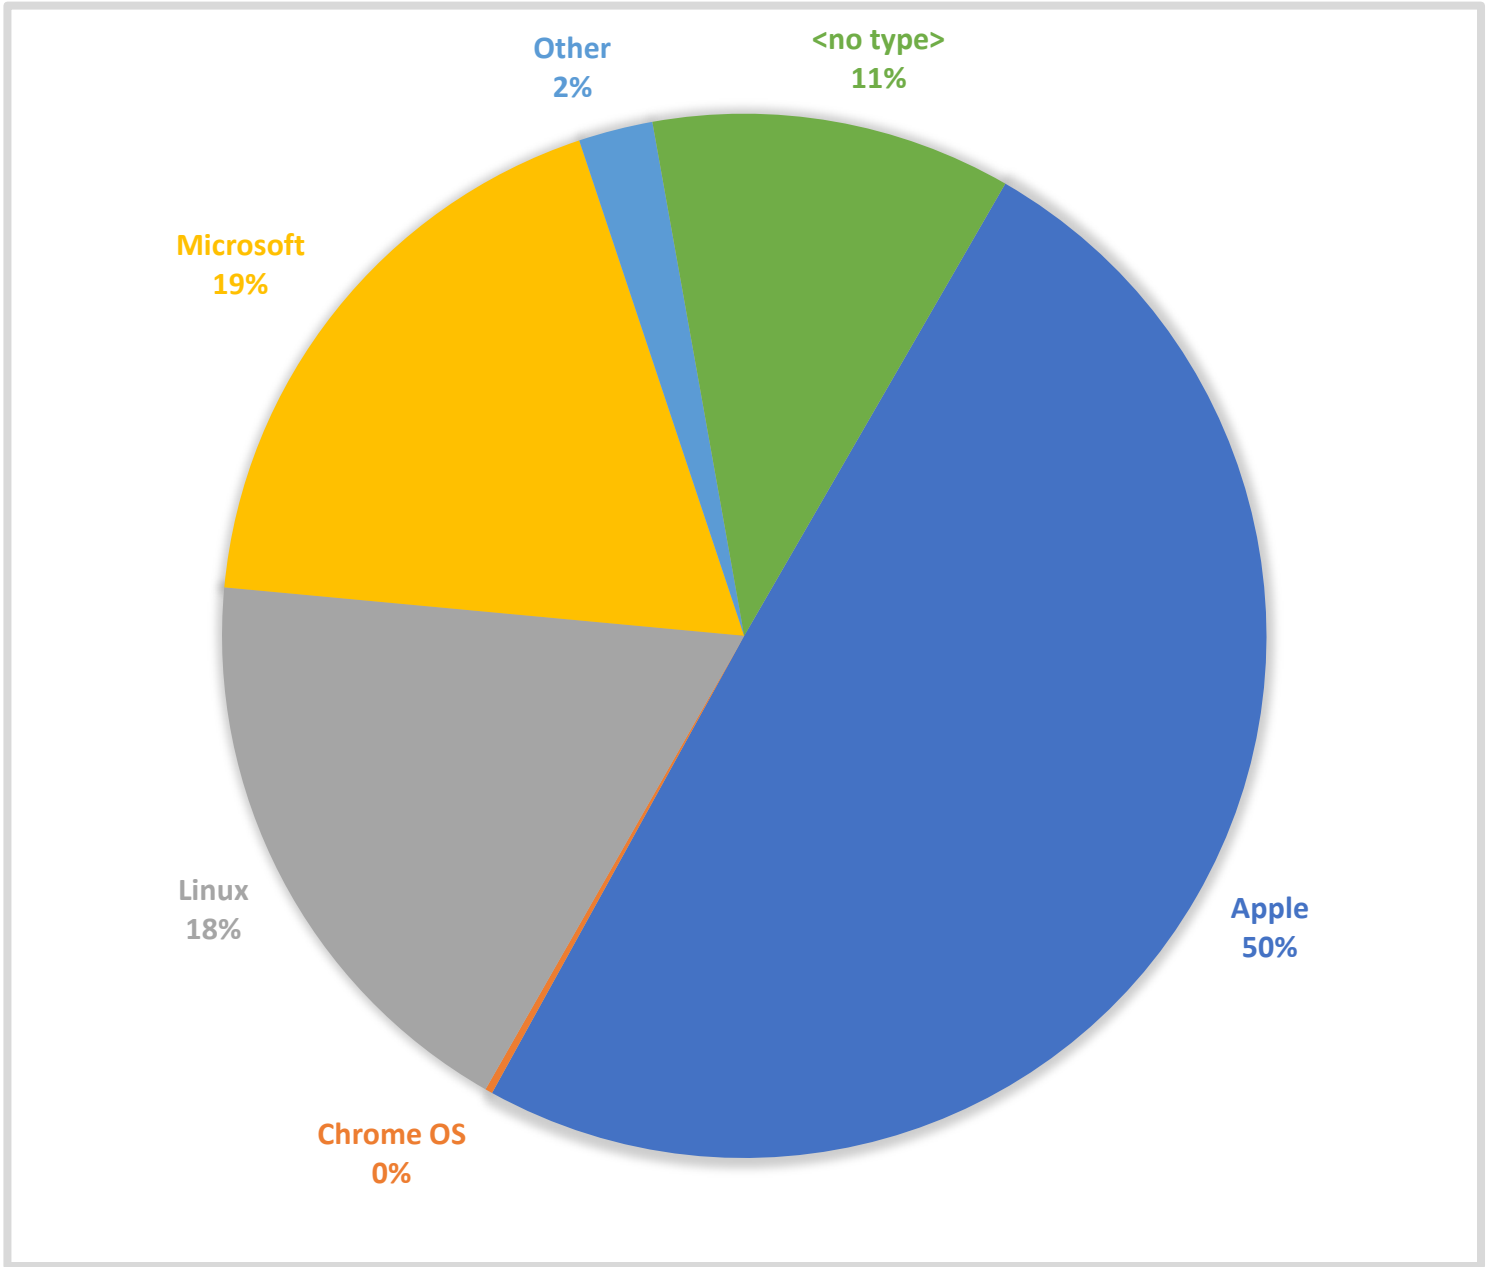

Wireless Device Type Report

Report Month: April 2024

Description	
Apple	16753 All Apple devices such as iPhone, iPad, macOS, tv, watch, etc.
Chrome OS	77 All ChromeOS based devices such as chrome laptops
Linux	6146 All Linux based devices such as Android phones, TVs, and computers
Microsoft	6205 All Microsoft devices such as Win8, Win10, Win11, Xbox, etc.
Other	776 All other devices that don't fall into one of the categories above
<no type>	3759 Devices that could not be identified or classified into a device type
Grand Total	33716