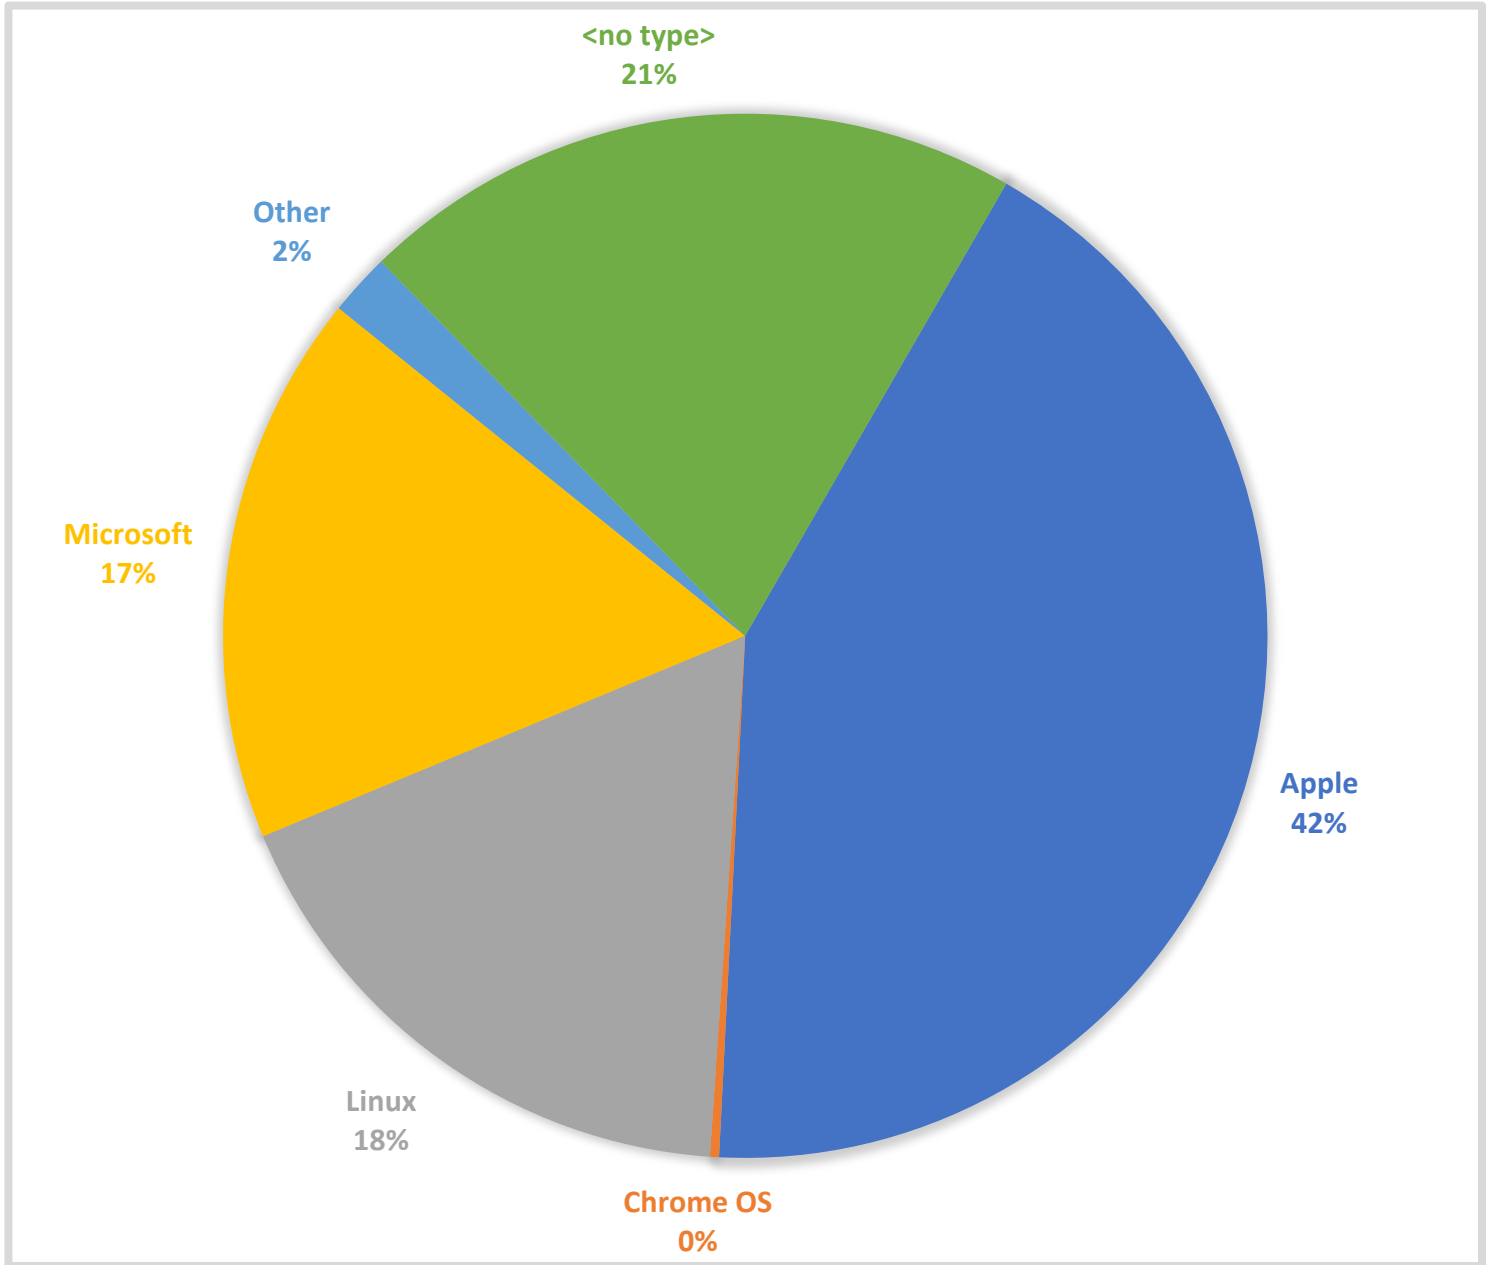

Wireless Device Type Report

Report Month: August 2024

Description	
Apple	14535 All Apple devices such as iPhone, iPad, macOS, tv, watch, etc.
Chrome OS	96 All ChromeOS based devices such as chrome laptops
Linux	6041 All Linux based devices such as Android phones, TVs, and computers
Microsoft	5843 All Microsoft devices such as Win8, Win10, Win11, Xbox, etc.
Other	658 All other devices that don't fall into one of the categories above
<no type>	7055 Devices that could not be identified or classified into a device type
Grand Total	34228