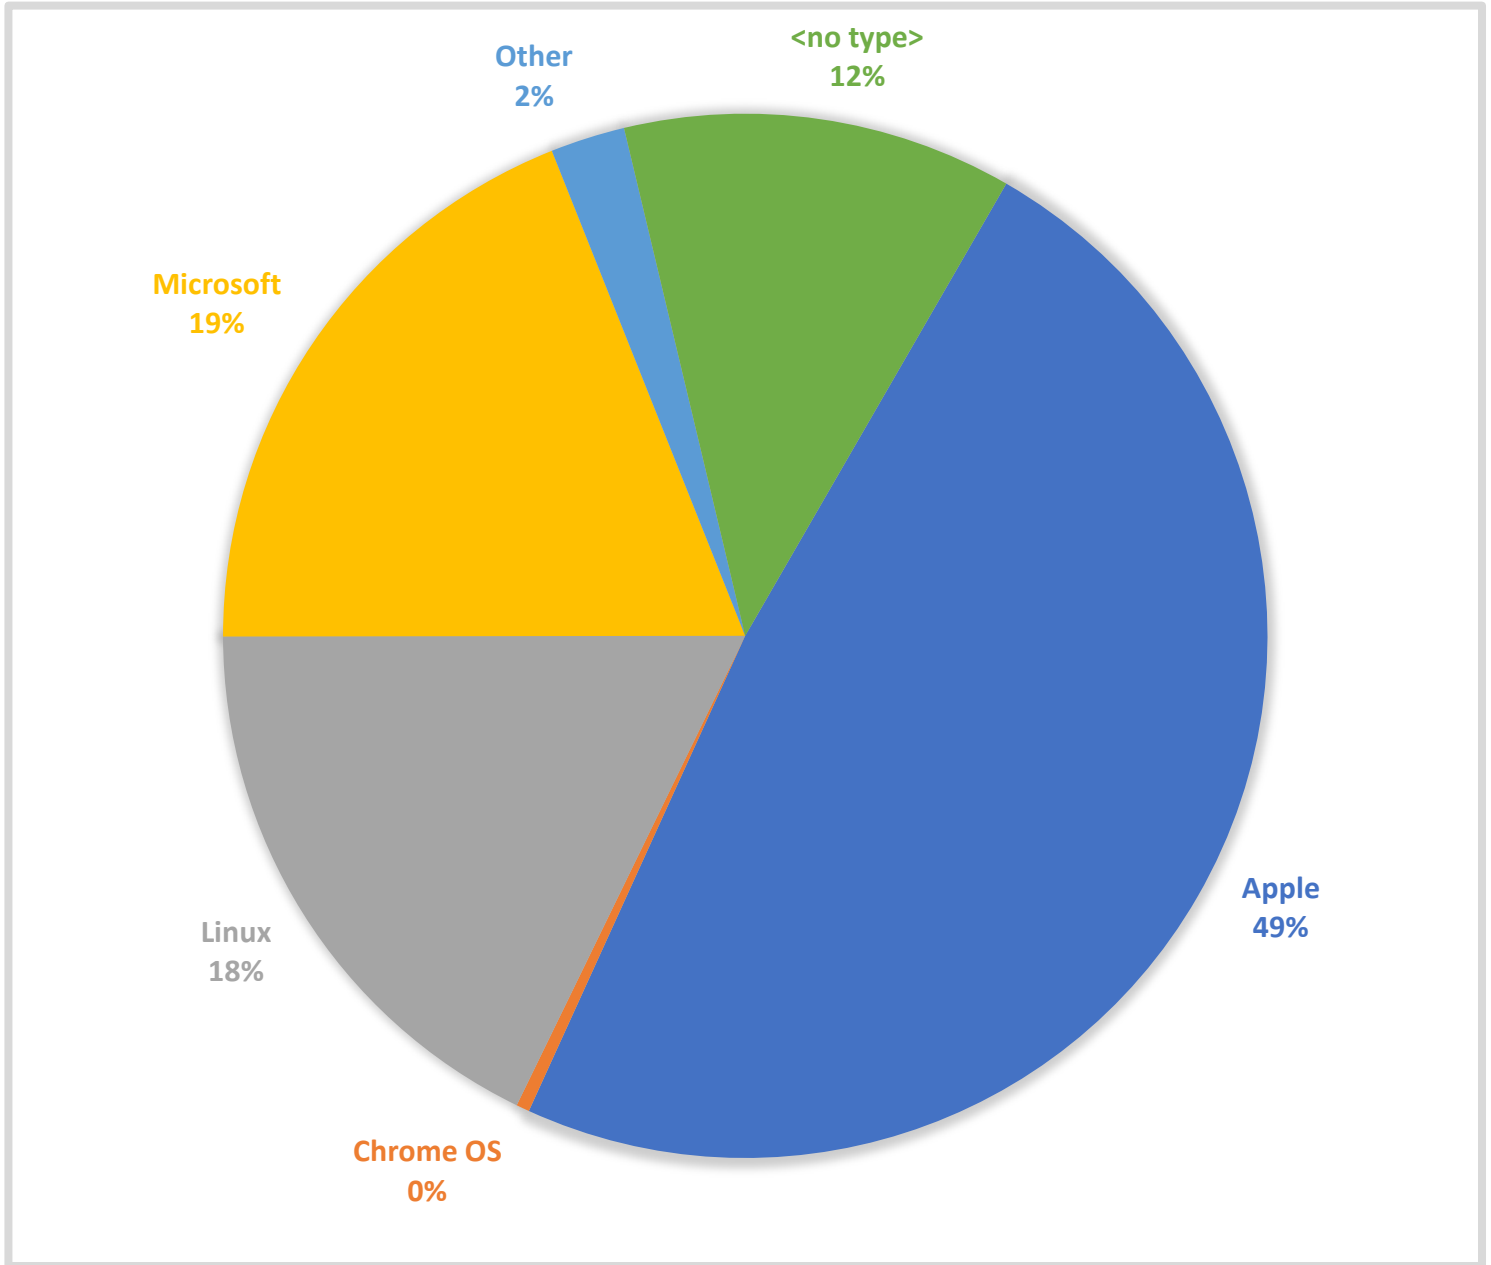

Wireless Device Type Report

Report Month: February 2024

Description	
Apple	15392 All Apple devices such as iPhone, iPad, macOS, tv, watch, etc.
Chrome OS	130 All ChromeOS based devices such as chrome laptops
Linux	5643 All Linux based devices such as Android phones, TVs, and computers
Microsoft	6029 All Microsoft devices such as Win8, Win10, Win11, Xbox, etc.
Other	733 All other devices that don't fall into one of the categories above
<no type>	3831 Devices that could not be identified or classified into a device type
Grand Total	31758