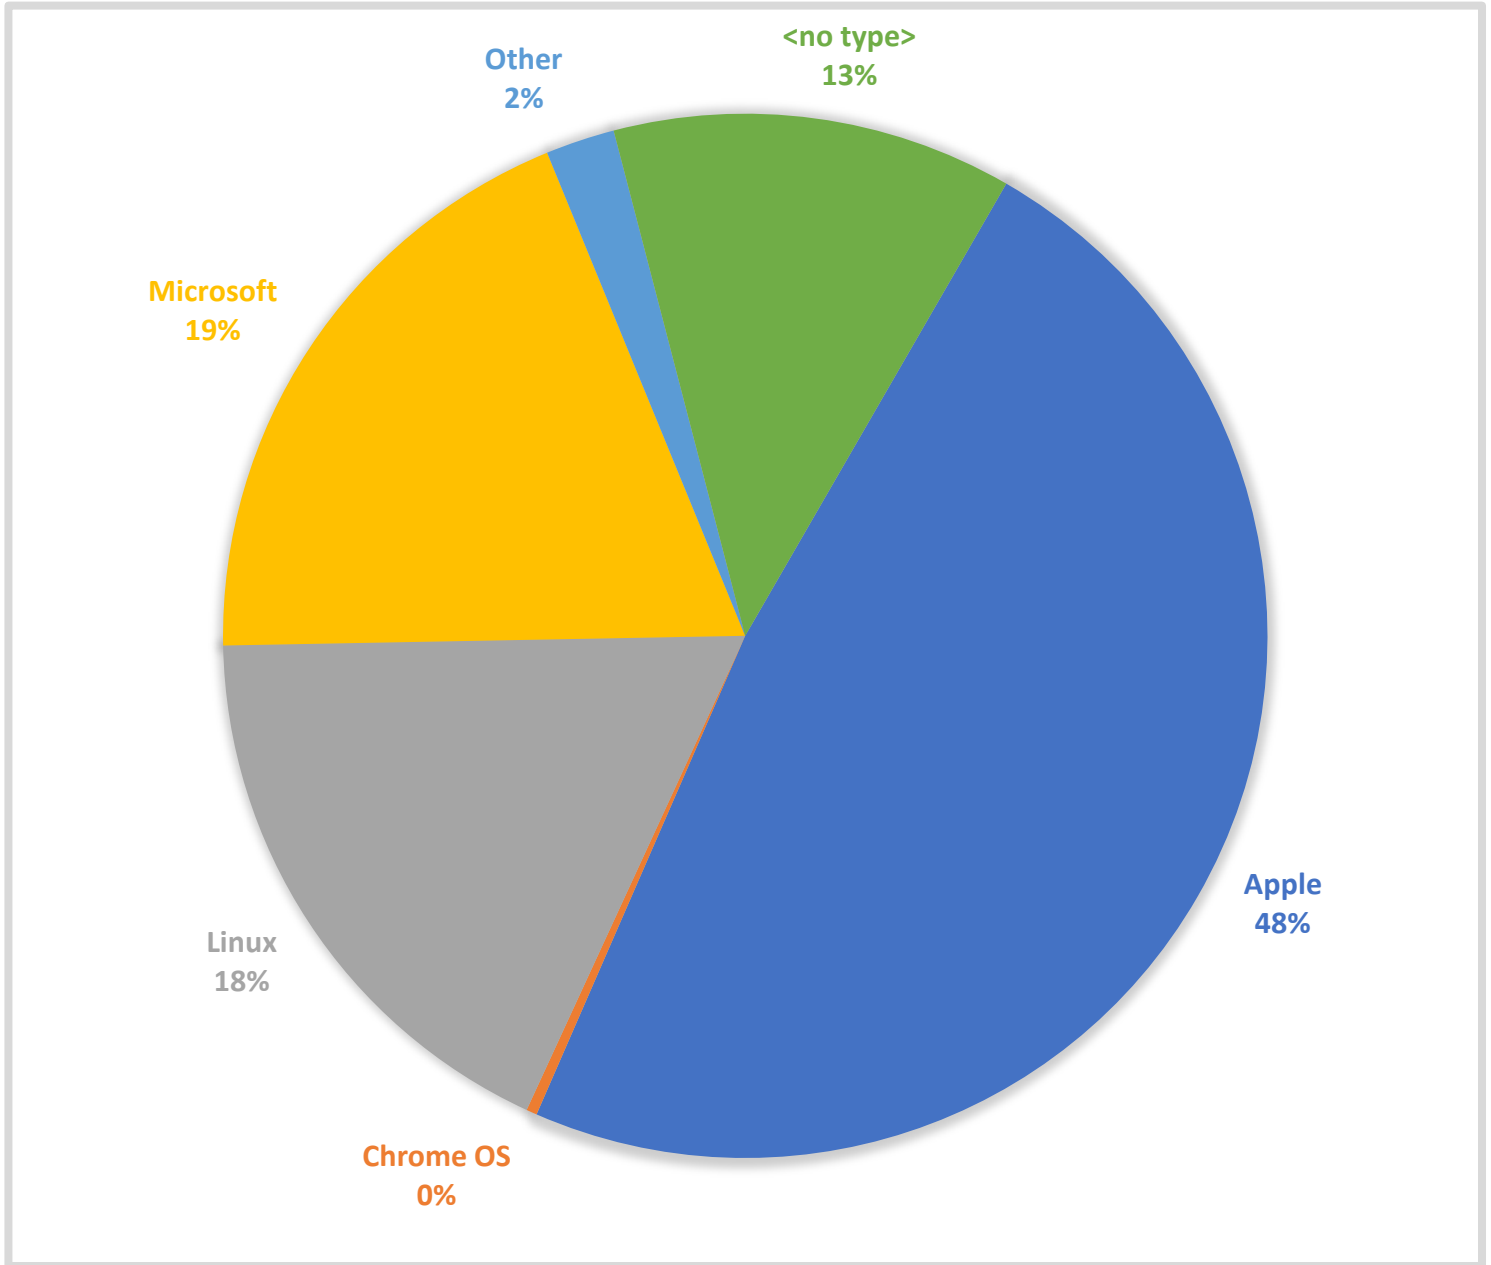

Wireless Device Type Report

Report Month: January 2024

Description	
Apple	15402 All Apple devices such as iPhone, iPad, macOS, tv, watch, etc.
Chrome OS	106 All ChromeOS based devices such as chrome laptops
Linux	5696 All Linux based devices such as Android phones, TVs, and computers
Microsoft	6103 All Microsoft devices such as Win8, Win10, Win11, Xbox, etc.
Other	683 All other devices that don't fall into one of the categories above
<no type>	3958 Devices that could not be identified or classified into a device type
Grand Total	31948

For more on wireless stats and reporting please visit <https://wireless.uccs.edu/wireless-stats-reports>