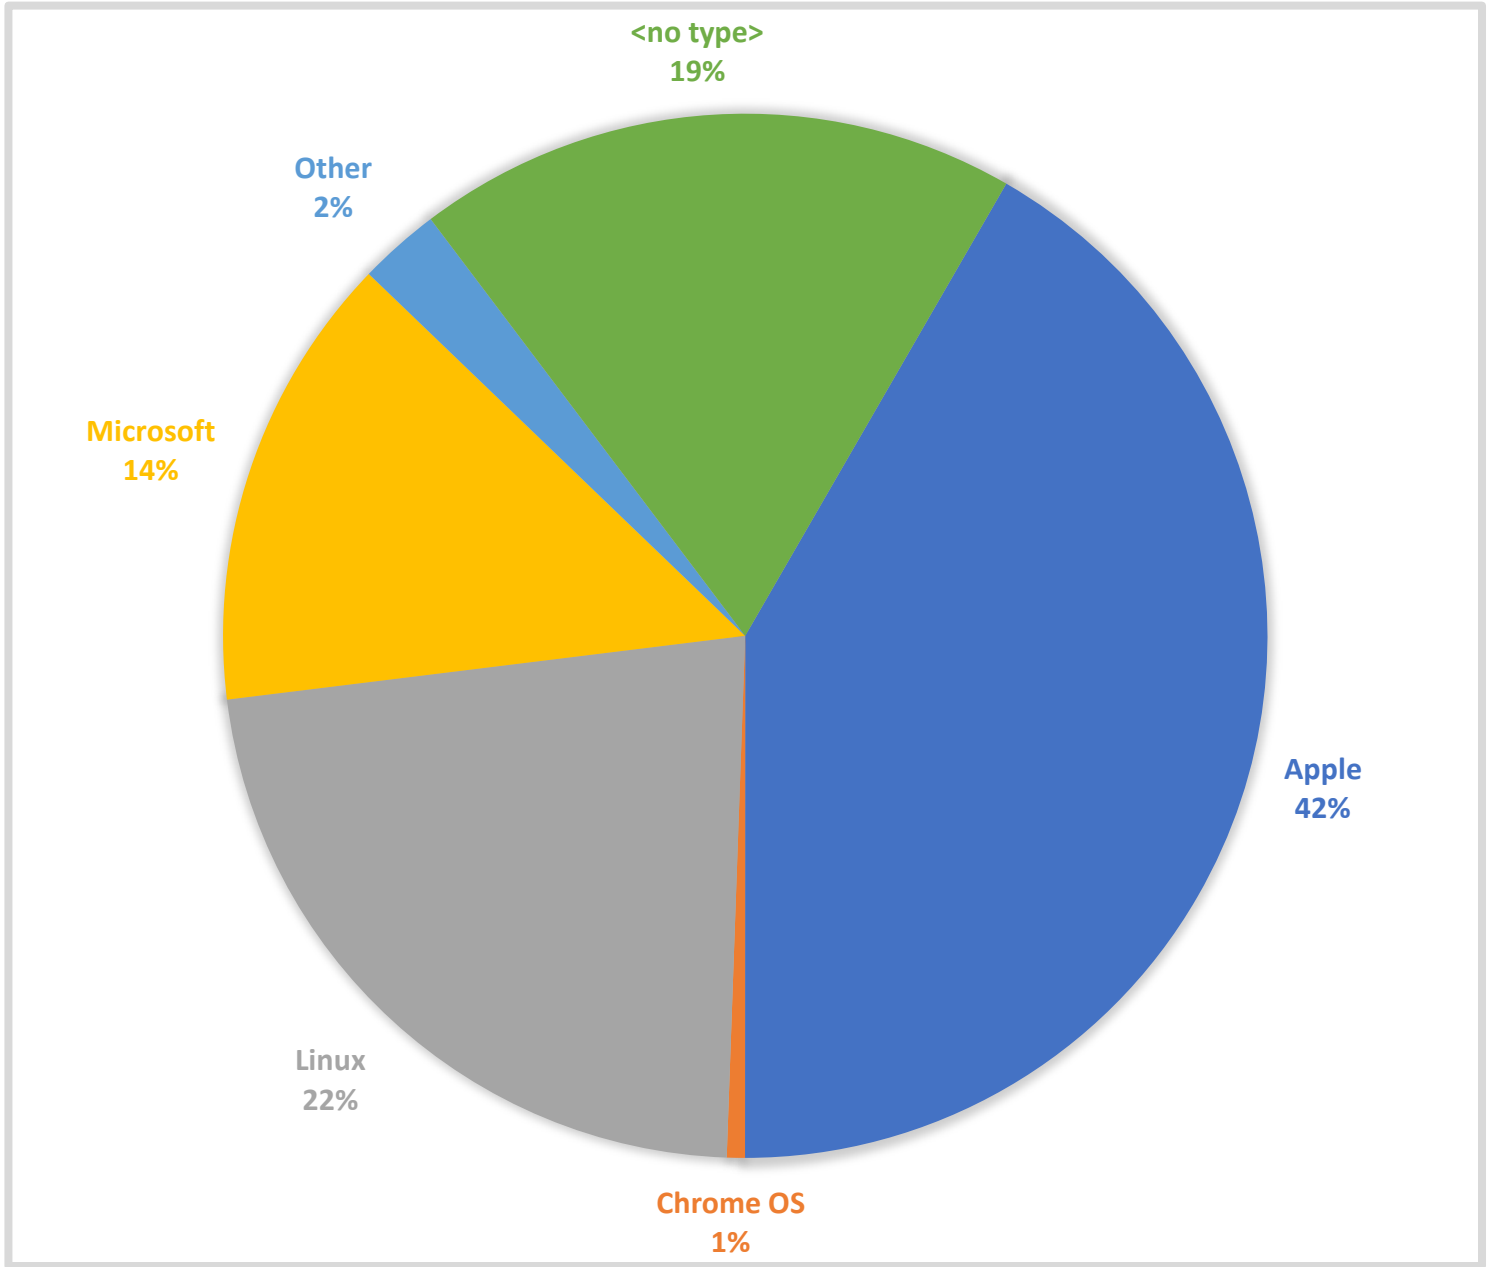

# Wireless Device Type Report

Report Month: July 2024

Description	
Apple	6941 All Apple devices such as iPhone, iPad, macOS, tv, watch, etc.
Chrome OS	93 All ChromeOS based devices such as chrome laptops
Linux	3745 All Linux based devices such as Android phones, TVs, and computers
Microsoft	2355 All Microsoft devices such as Win8, Win10, Win11, Xbox, etc.
Other	420 All other devices that don't fall into one of the categories above
<no type>	3102 Devices that could not be identified or classified into a device type
<b>Grand Total</b>	<b>16656</b>