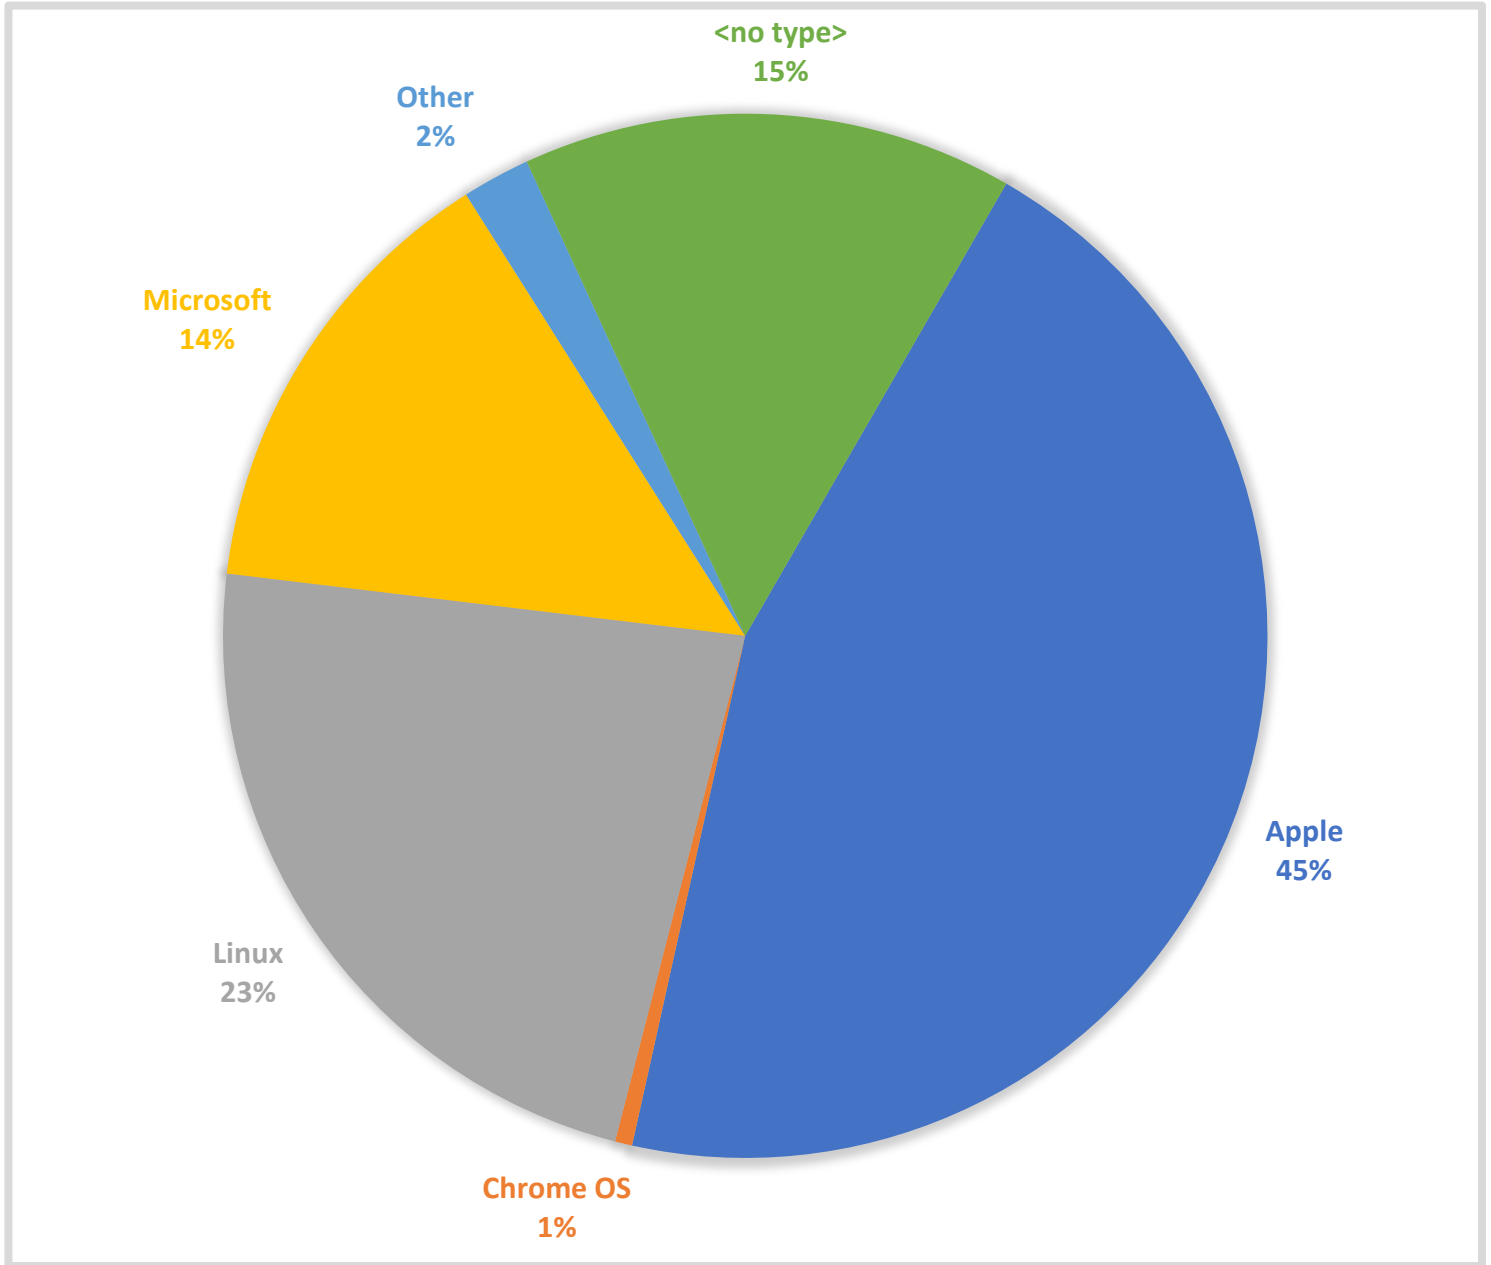

Wireless Device Type Report

Report Month: June 2024

Description	
Apple	8225 All Apple devices such as iPhone, iPad, macOS, tv, watch, etc.
Chrome OS	97 All ChromeOS based devices such as chrome laptops
Linux	4171 All Linux based devices such as Android phones, TVs, and computers
Microsoft	2572 All Microsoft devices such as Win8, Win10, Win11, Xbox, etc.
Other	384 All other devices that don't fall into one of the categories above
<no type>	2770 Devices that could not be identified or classified into a device type
Grand Total	18219