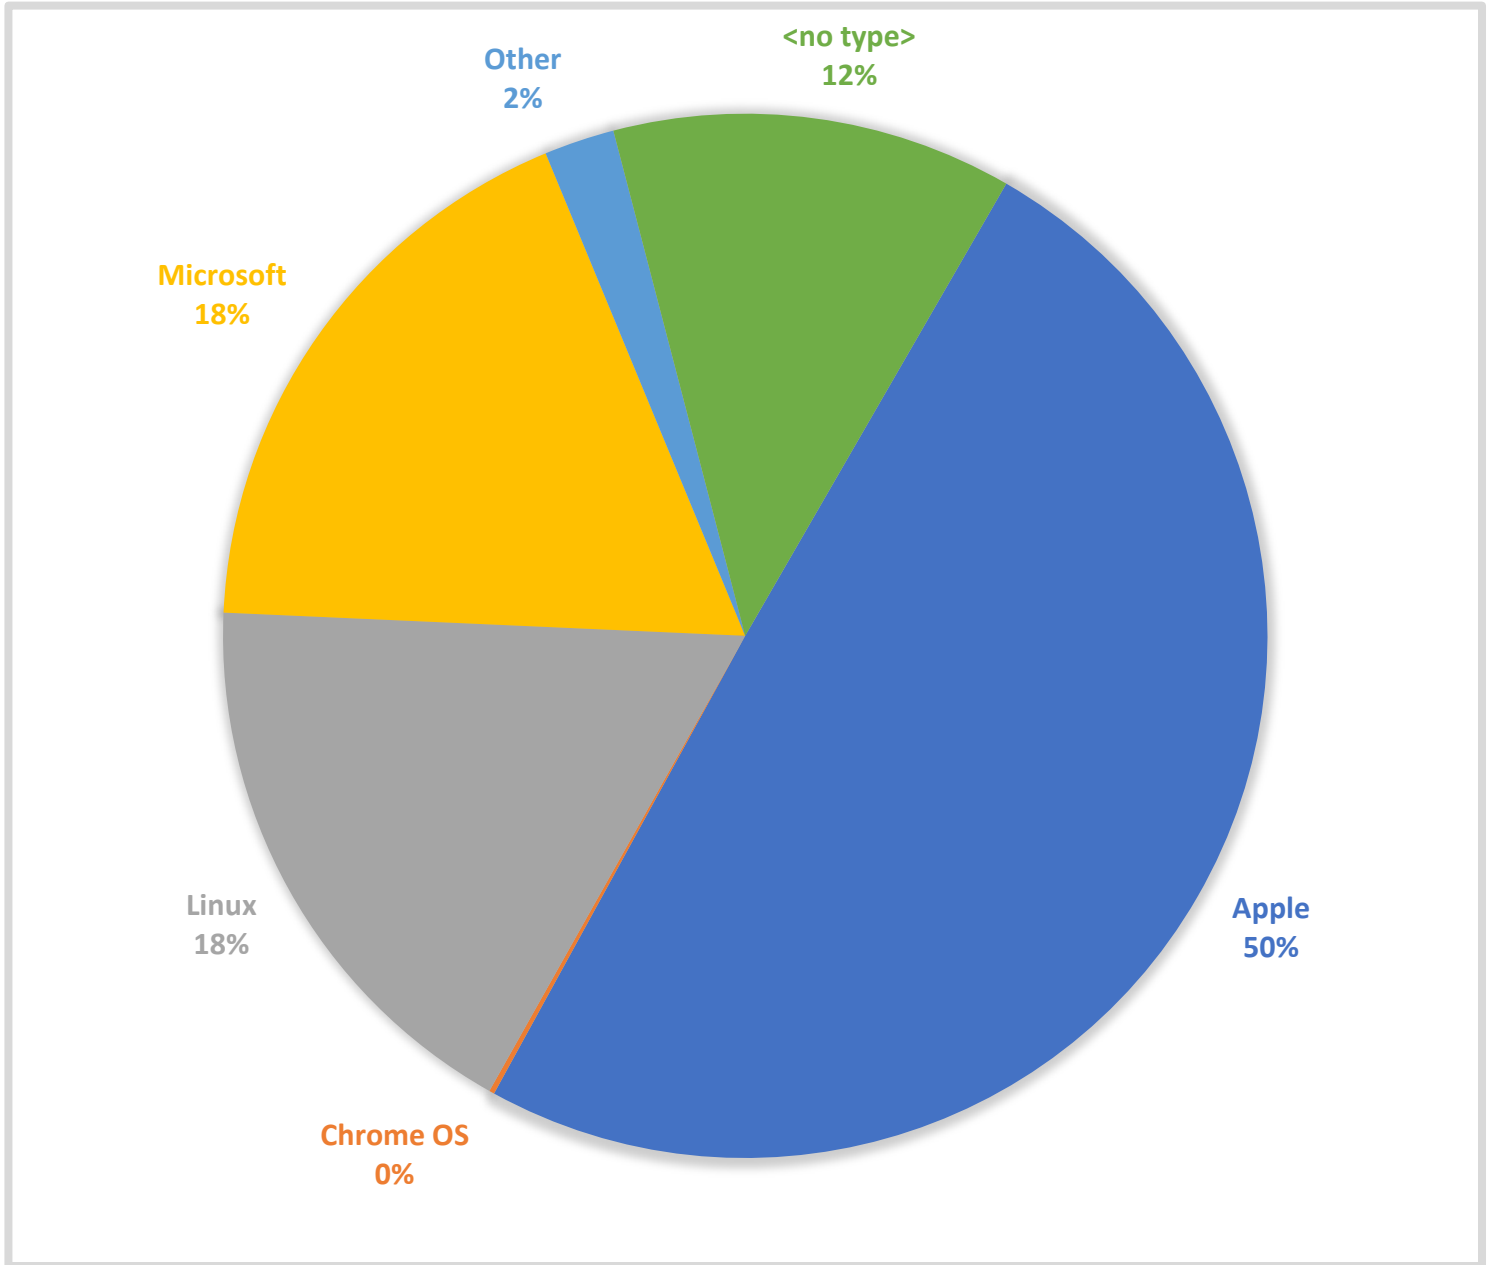

Wireless Device Type Report

Report Month: March 2024

Description	
Apple	16233 All Apple devices such as iPhone, iPad, macOS, tv, watch, etc.
Chrome OS	53 All ChromeOS based devices such as chrome laptops
Linux	5740 All Linux based devices such as Android phones, TVs, and computers
Microsoft	5901 All Microsoft devices such as Win8, Win10, Win11, Xbox, etc.
Other	712 All other devices that don't fall into one of the categories above
<no type>	4053 Devices that could not be identified or classified into a device type
Grand Total	32692