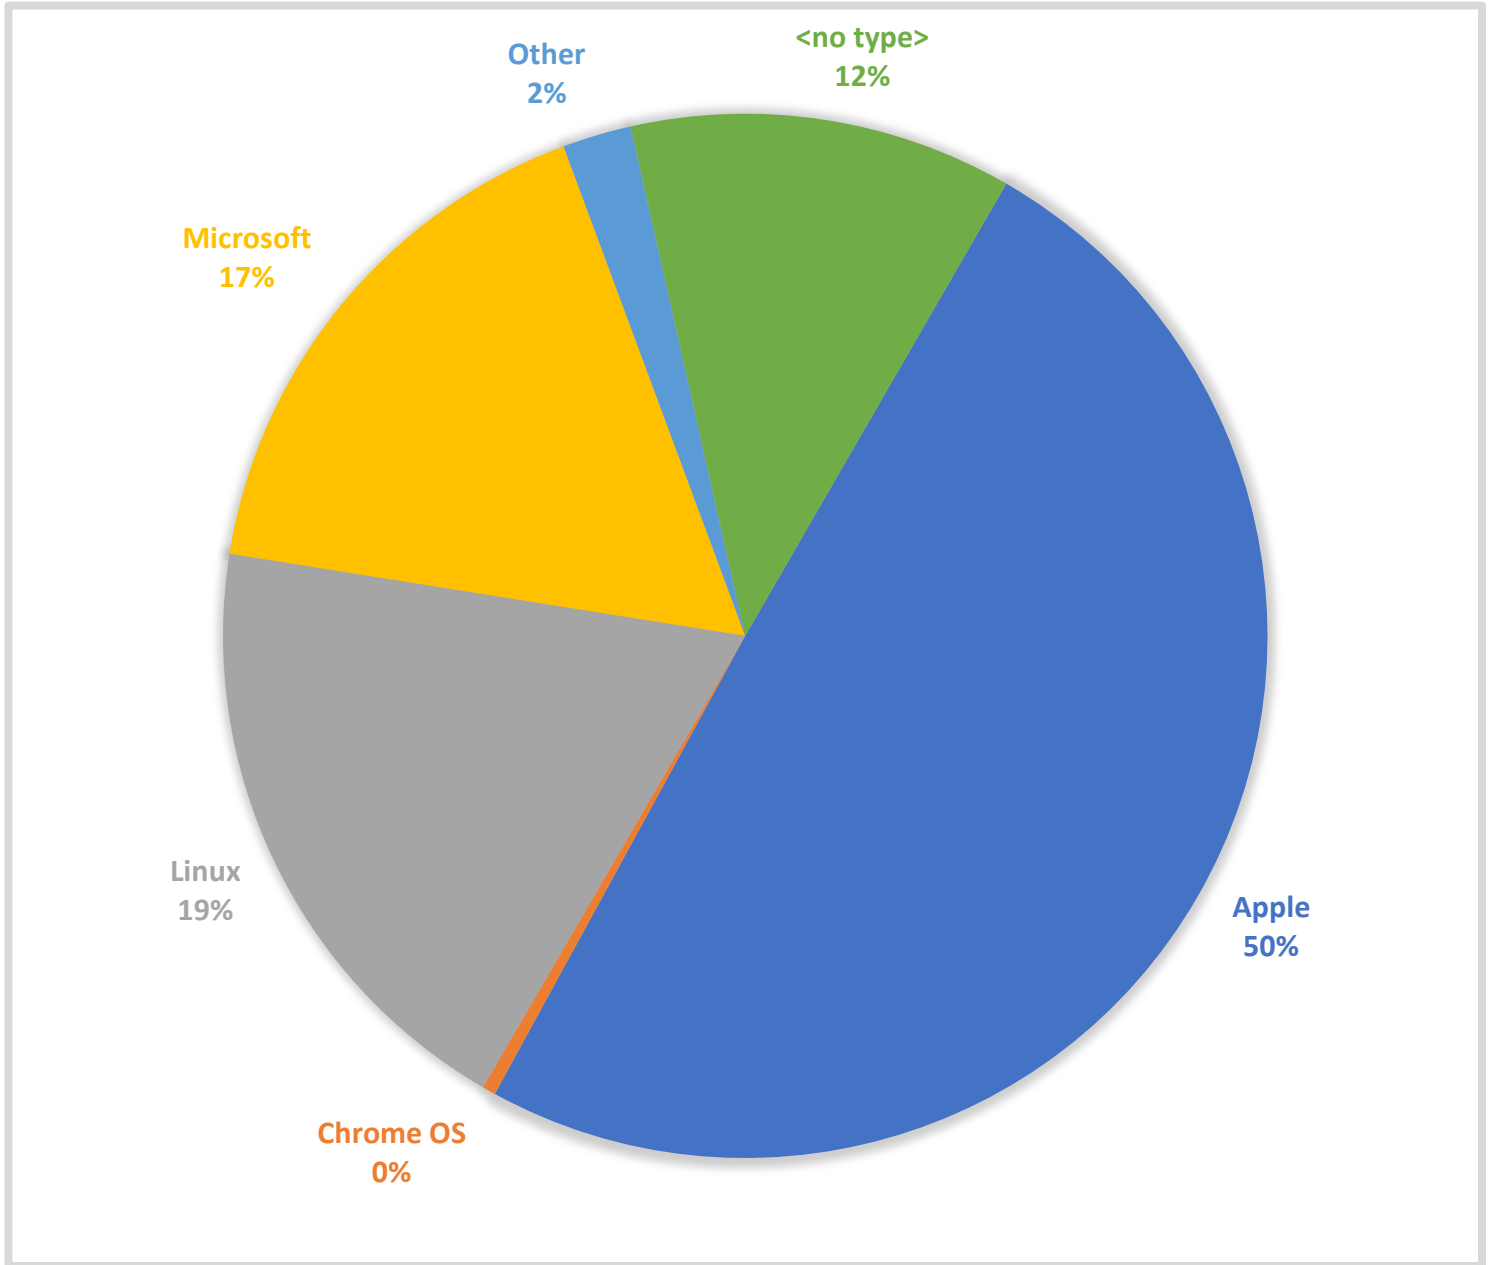

# Wireless Device Type Report

Report Month: May 2024

Description	
Apple	13952 All Apple devices such as iPhone, iPad, macOS, tv, watch, etc.
Chrome OS	116 All ChromeOS based devices such as chrome laptops
Linux	5381 All Linux based devices such as Android phones, TVs, and computers
Microsoft	4731 All Microsoft devices such as Win8, Win10, Win11, Xbox, etc.
Other	600 All other devices that don't fall into one of the categories above
<no type>	3333 Devices that could not be identified or classified into a device type
Grand Total	28113