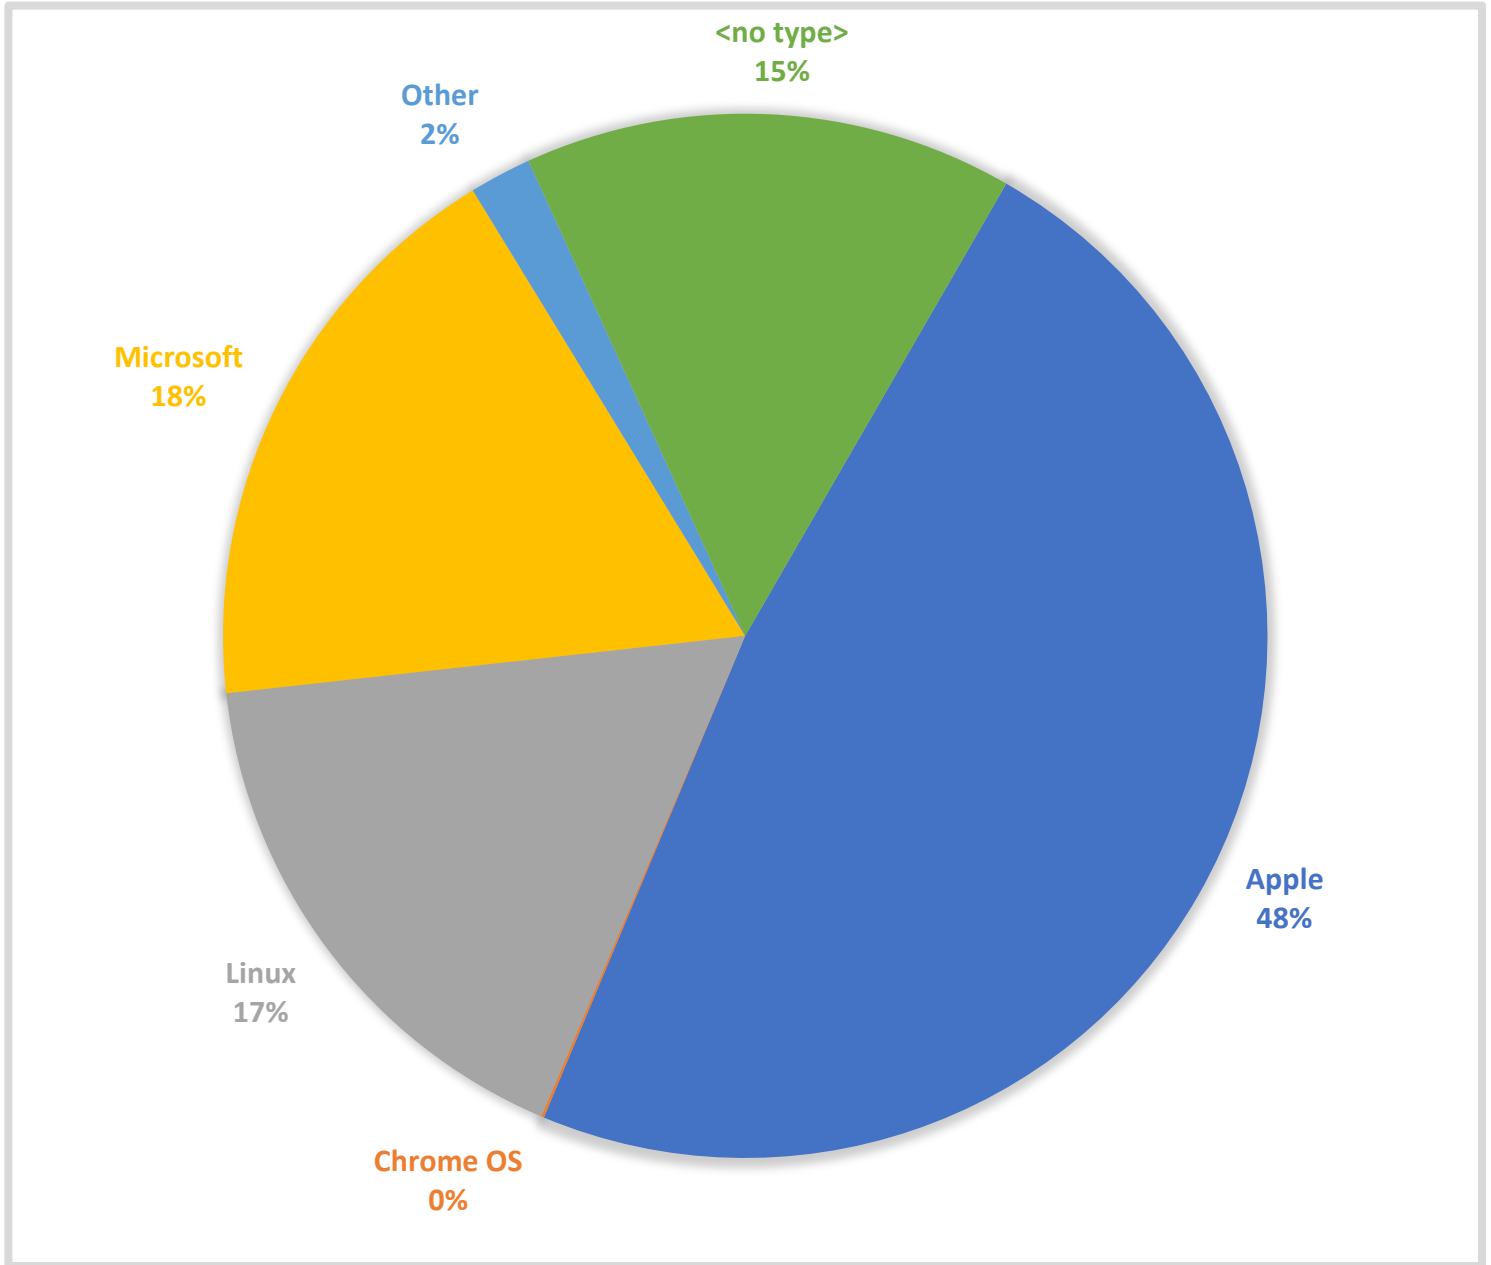

Wireless Device Type Report

Report Month: November 2024

Description	
Apple	15959 All Apple devices such as iPhone, iPad, macOS, tv, watch, etc.
Chrome OS	29 All ChromeOS based devices such as chrome laptops
Linux	5608 All Linux based devices such as Android phones, TVs, and computers
Microsoft	5995 All Microsoft devices such as Win8, Win10, Win11, Xbox, etc.
Other	639 All other devices that don't fall into one of the categories above
<no type>	5040 Devices that could not be identified or classified into a device type
Grand Total	33270