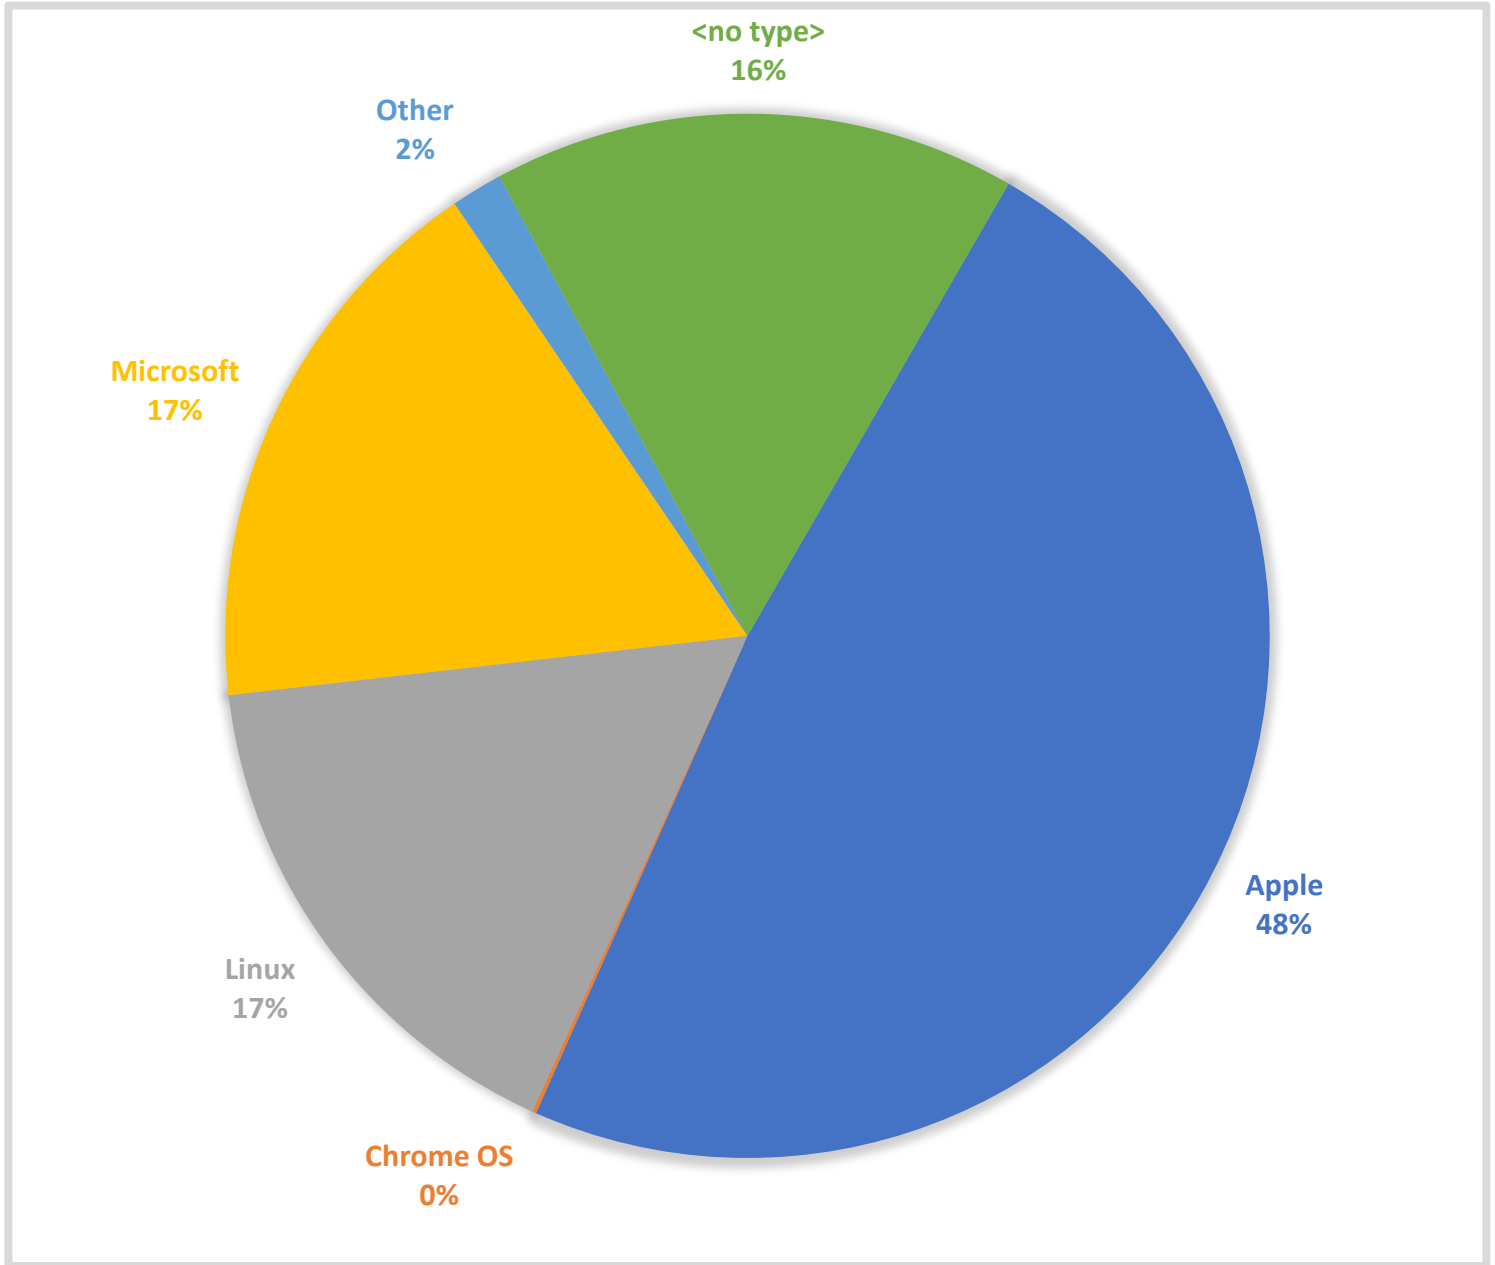

Wireless Device Type Report

Report Month: October 2024

Description	
Apple	18529 All Apple devices such as iPhone, iPad, macOS, tv, watch, etc.
Chrome OS	46 All ChromeOS based devices such as chrome laptops
Linux	6302 All Linux based devices such as Android phones, TVs, and computers
Microsoft	6650 All Microsoft devices such as Win8, Win10, Win11, Xbox, etc.
Other	614 All other devices that don't fall into one of the categories above
<no type>	6219 Devices that could not be identified or classified into a device type
Grand Total	38360