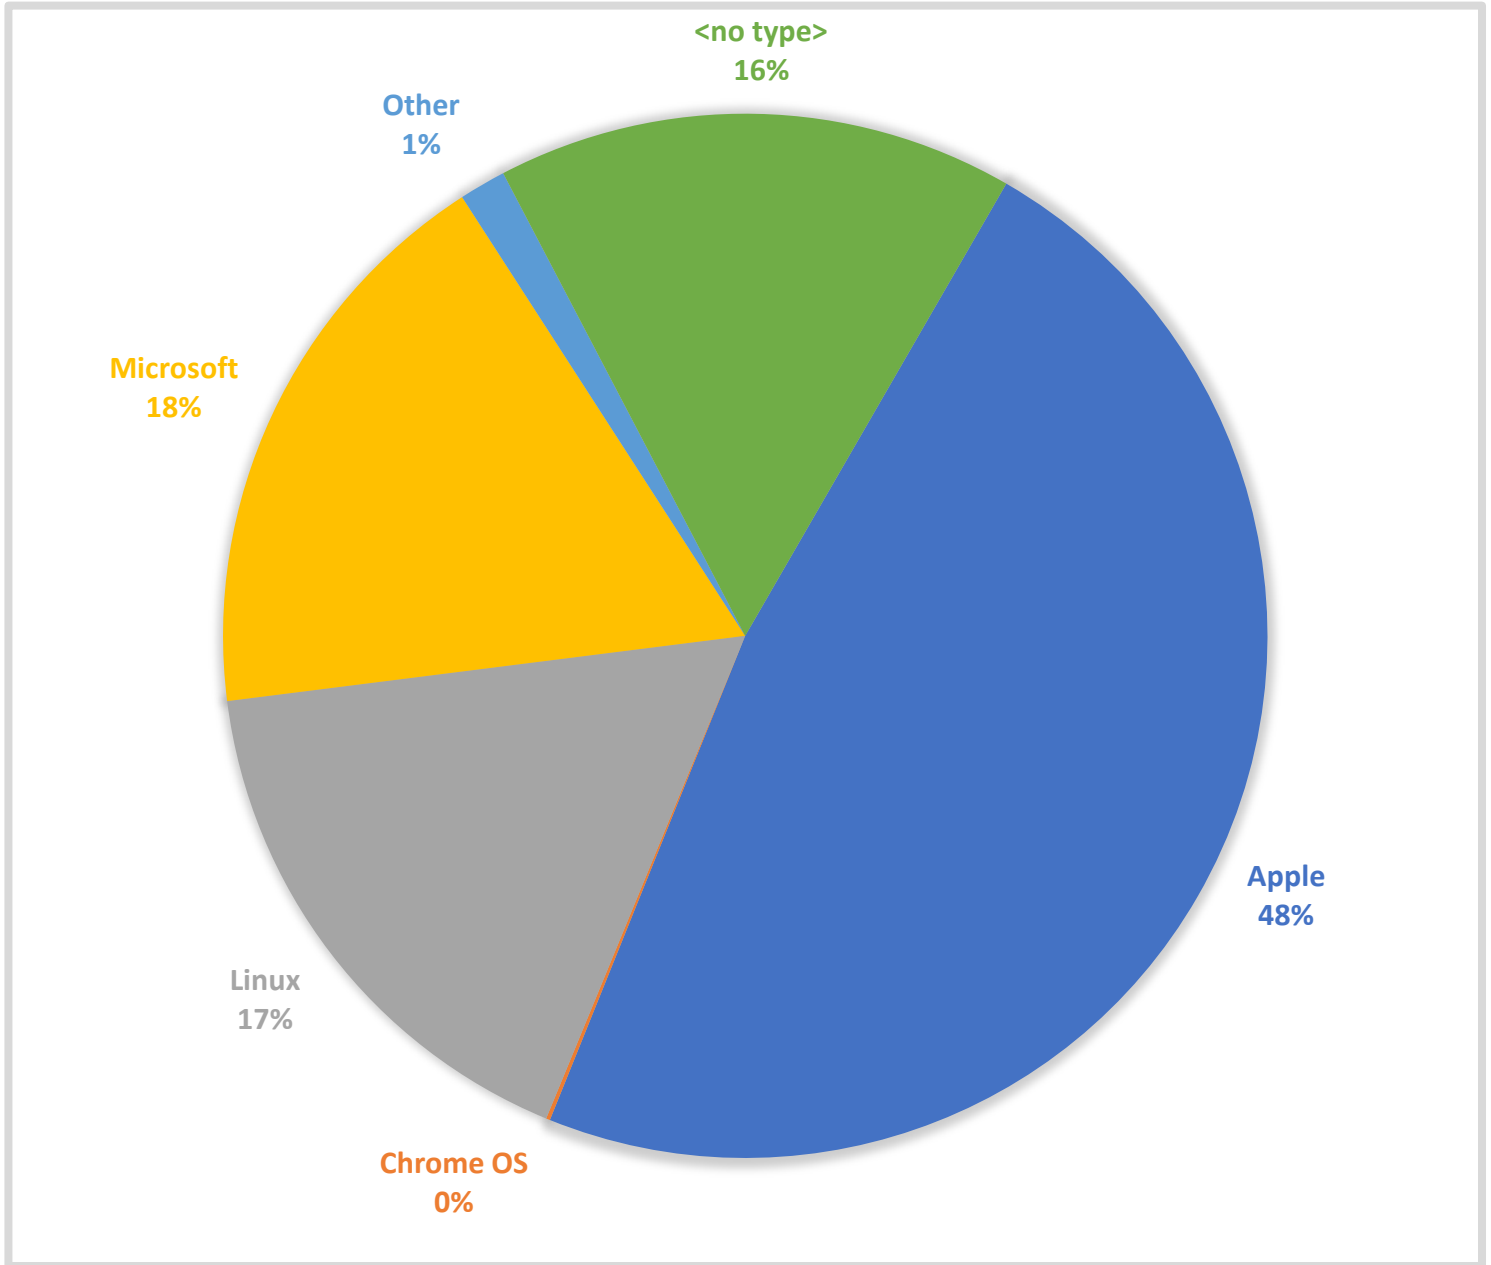

Wireless Device Type Report

Report Month: September 2024

Description	
Apple	17976 All Apple devices such as iPhone, iPad, macOS, tv, watch, etc.
Chrome OS	46 All ChromeOS based devices such as chrome laptops
Linux	6314 All Linux based devices such as Android phones, TVs, and computers
Microsoft	6727 All Microsoft devices such as Win8, Win10, Win11, Xbox, etc.
Other	545 All other devices that don't fall into one of the categories above
<no type>	6023 Devices that could not be identified or classified into a device type
Grand Total	37701