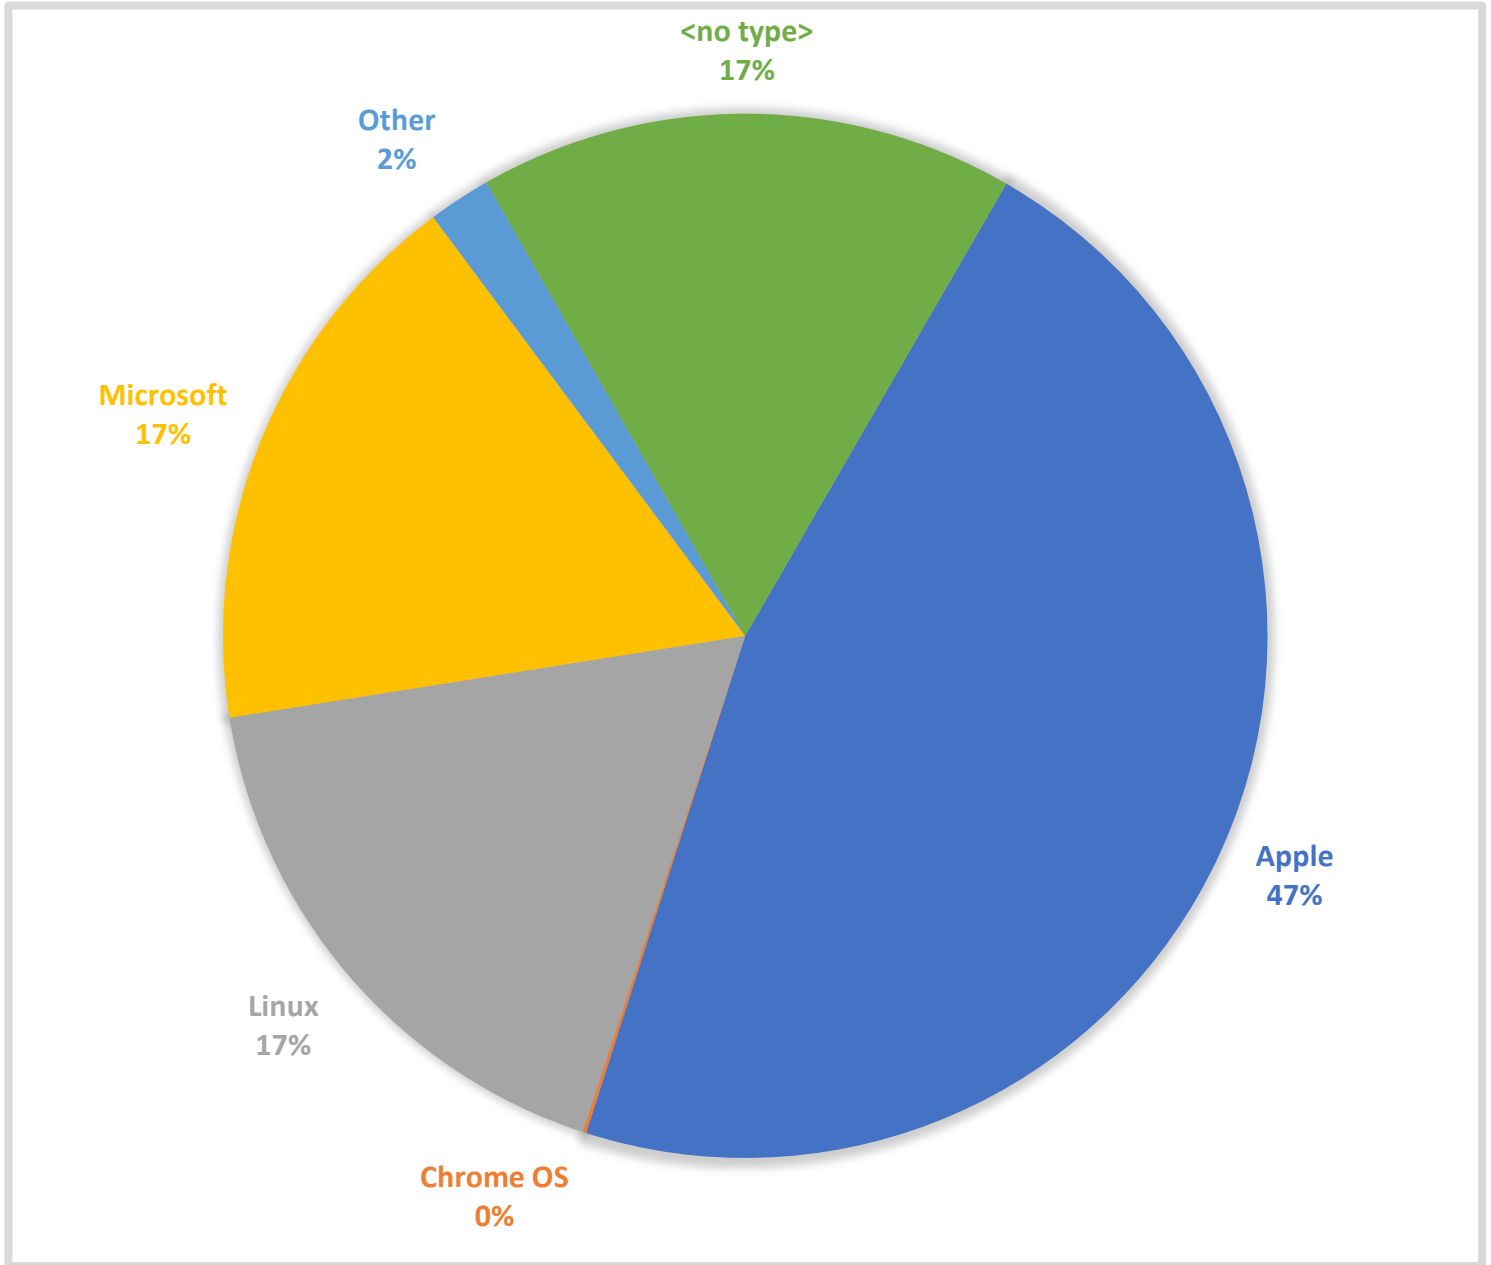

Wireless Device Type Report

Report Month: December 2024

Description	
Apple	15636 All Apple devices such as iPhone, iPad, macOS, tv, watch, etc.
Chrome OS	37 All ChromeOS based devices such as chrome laptops
Linux	5856 All Linux based devices such as Android phones, TVs, and computers
Microsoft	5810 All Microsoft devices such as Win8, Win10, Win11, Xbox, etc.
Other	651 All other devices that don't fall into one of the categories above
<no type>	5566 Devices that could not be identified or classified into a device type
Grand Total	33556

For more on wireless stats and reporting please visit <https://wireless.uccs.edu/wireless-stats-reports>