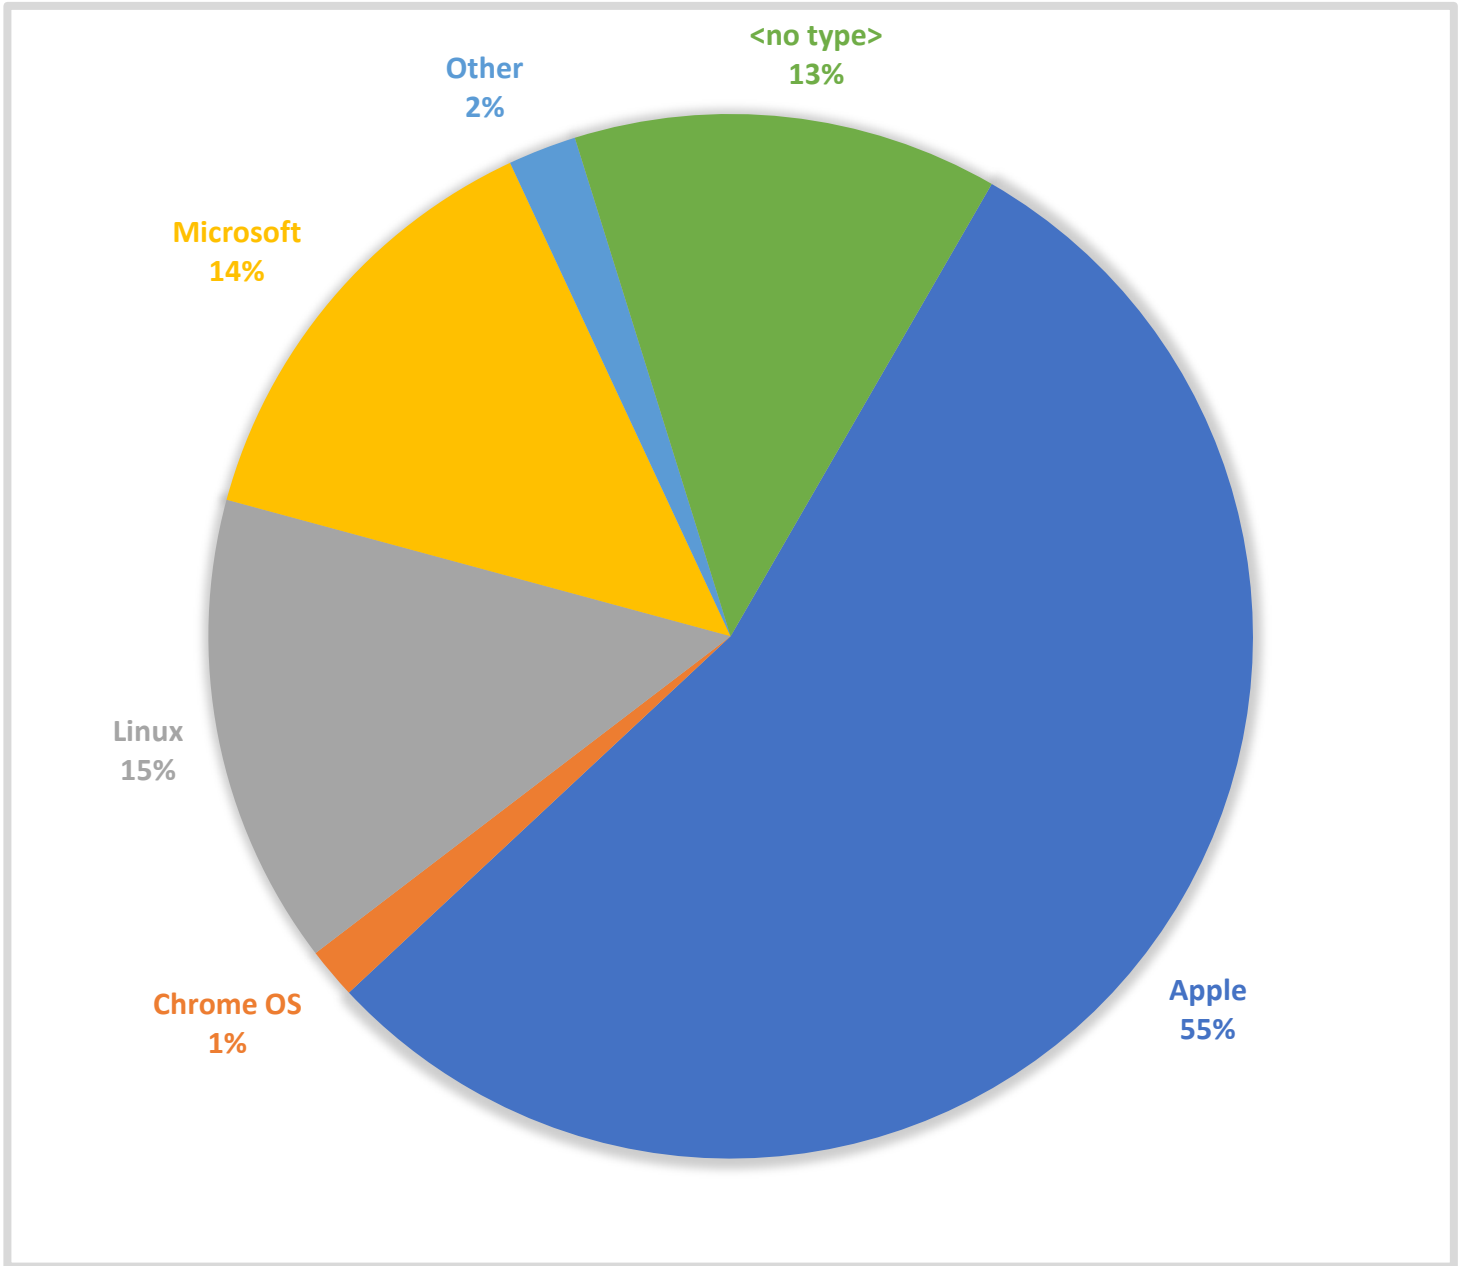

Wireless Device Type Report

Report Month: April 2022

Device Type	Count	Description
Apple	22031	All Apple devices such as iPhone, iPad, macOS, tv, watch, etc
Chrome OS	635	All ChromeOS based devices such as chrome laptops
Linux	5873	All Linux based devices such as Android phones, tvs, and computers
Microsoft	5577	All Microsoft devices such as Win8, Win10, Win11, Xbox, etc
Other	853	All other devices that don't fall into one of the categories above
<no type>	5297	Devices that could not be identified or classified into a device type
Grand Total	40266	