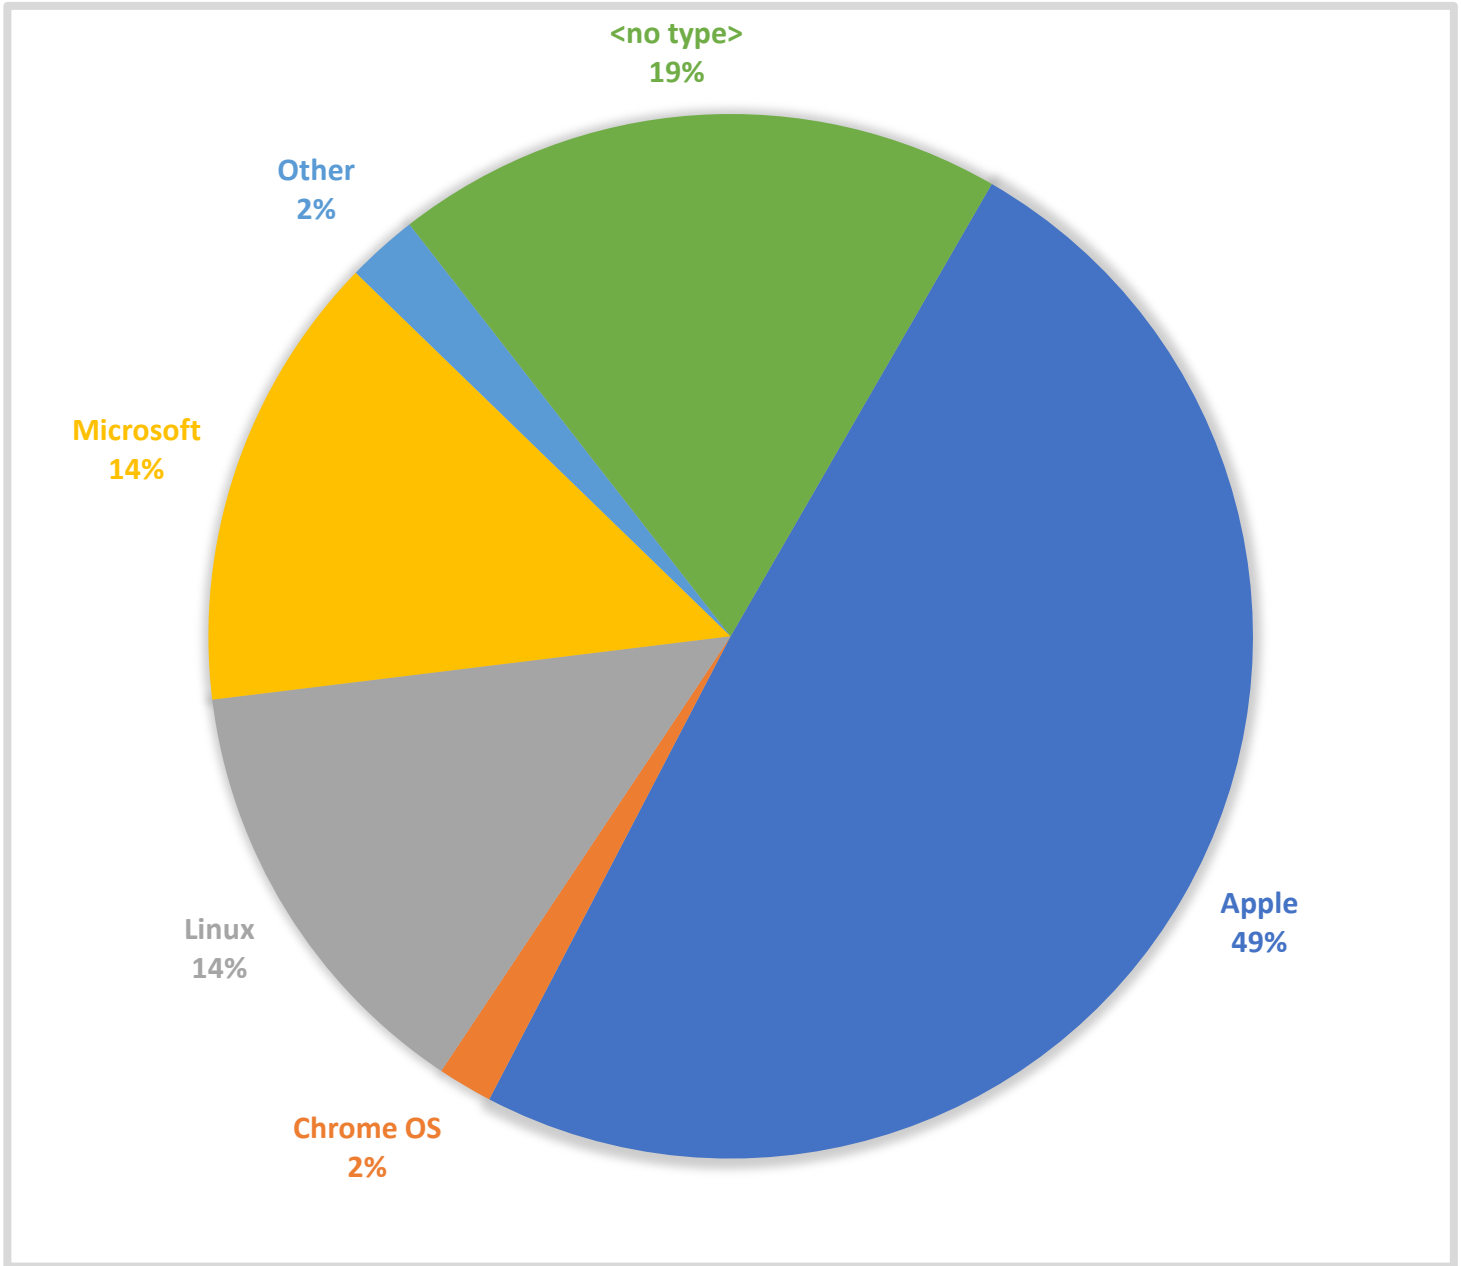

# Wireless Device Type Report

Report Month: August 2022

Device Type	Count	Description
Apple	20294	All Apple devices such as iPhone, iPad, macOS, tv, watch, etc
Chrome OS	700	All ChromeOS based devices such as chrome laptops
Linux	5643	All Linux based devices such as Android phones, tvs, and computers
Microsoft	5841	All Microsoft devices such as Win8, Win10, Win11, Xbox, etc
Other	907	All other devices that don't fall into one of the categories above
<no type>	7767	Devices that could not be identified or classified into a device type
<b>Grand Total</b>	<b>41152</b>	