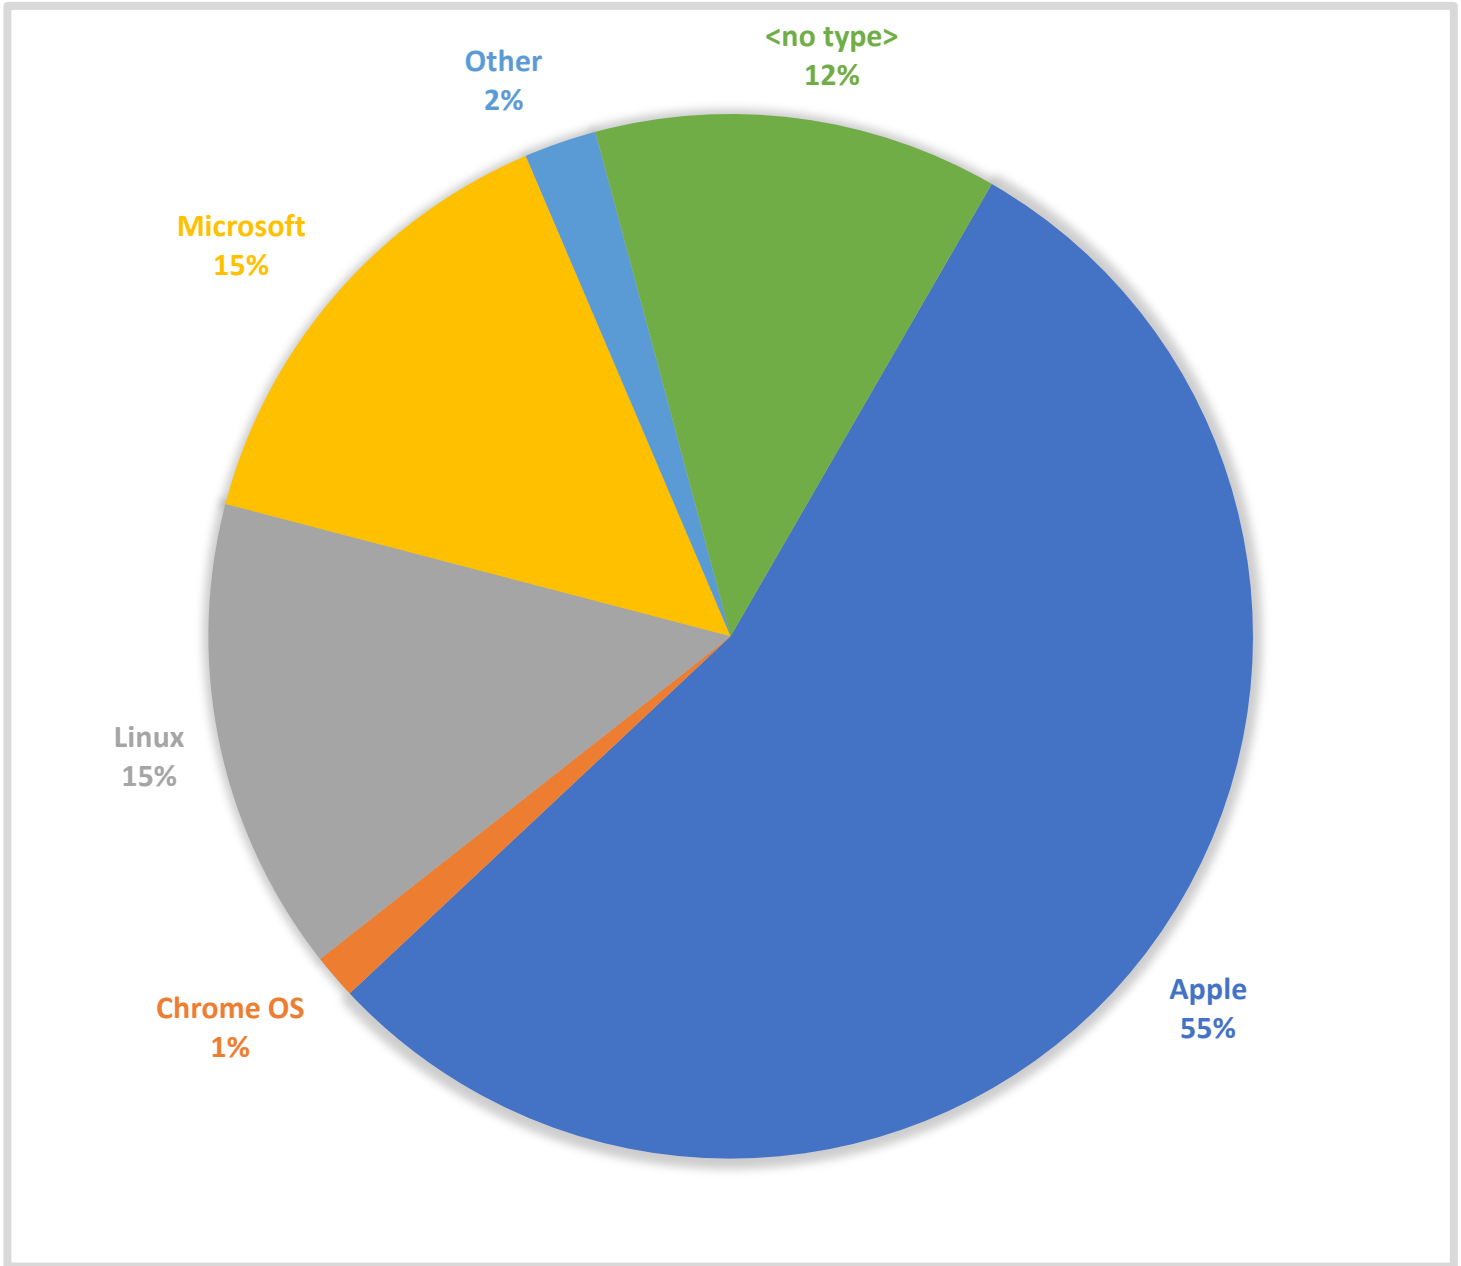

# Wireless Device Type Report

Report Month: February 2022

Device Type	Count	Description
Apple	20766	All Apple devices such as iPhone, iPad, macOS, tv, watch, etc
Chrome OS	526	All ChromeOS based devices such as chrome laptops
Linux	5575	All Linux based devices such as Android phones, tvs, and computers
Microsoft	5509	All Microsoft devices such as Win8, Win10, Win11, Xbox, etc
Other	853	All other devices that don't fall into one of the categories above
<no type>	4749	Devices that could not be identified or classified into a device type
Grand Total	37978	