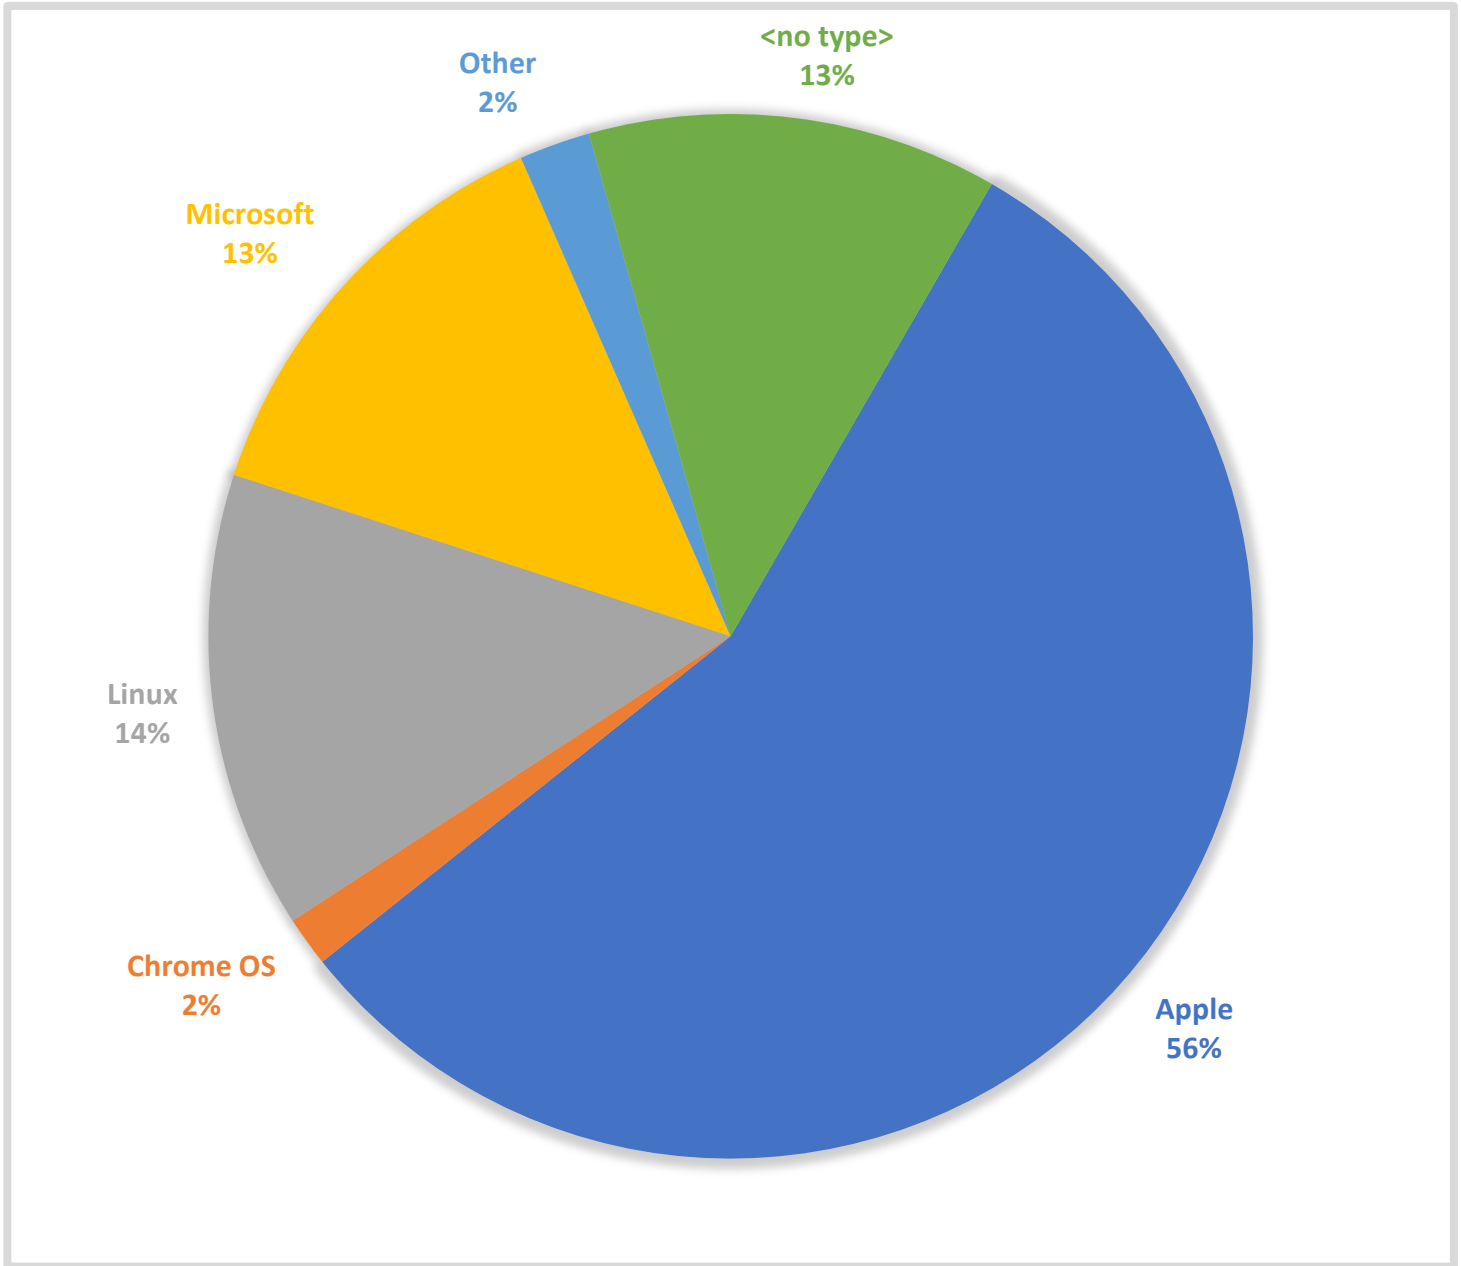

# Wireless Device Type Report

Report Month: January 2022

Device Type	Count	Description
Apple	20389	All Apple devices such as iPhone, iPad, macOS, tv, watch, etc
Chrome OS	563	All ChromeOS based devices such as chrome laptops
Linux	5162	All Linux based devices such as Android phones, tvs, and computers
Microsoft	4892	All Microsoft devices such as Win8, Win10, Win11, Xbox, etc
Other	802	All other devices that don't fall into one of the categories above
<no type>	4630	Devices that could not be identified or classified into a device type
<b>Grand Total</b>	<b>36438</b>	