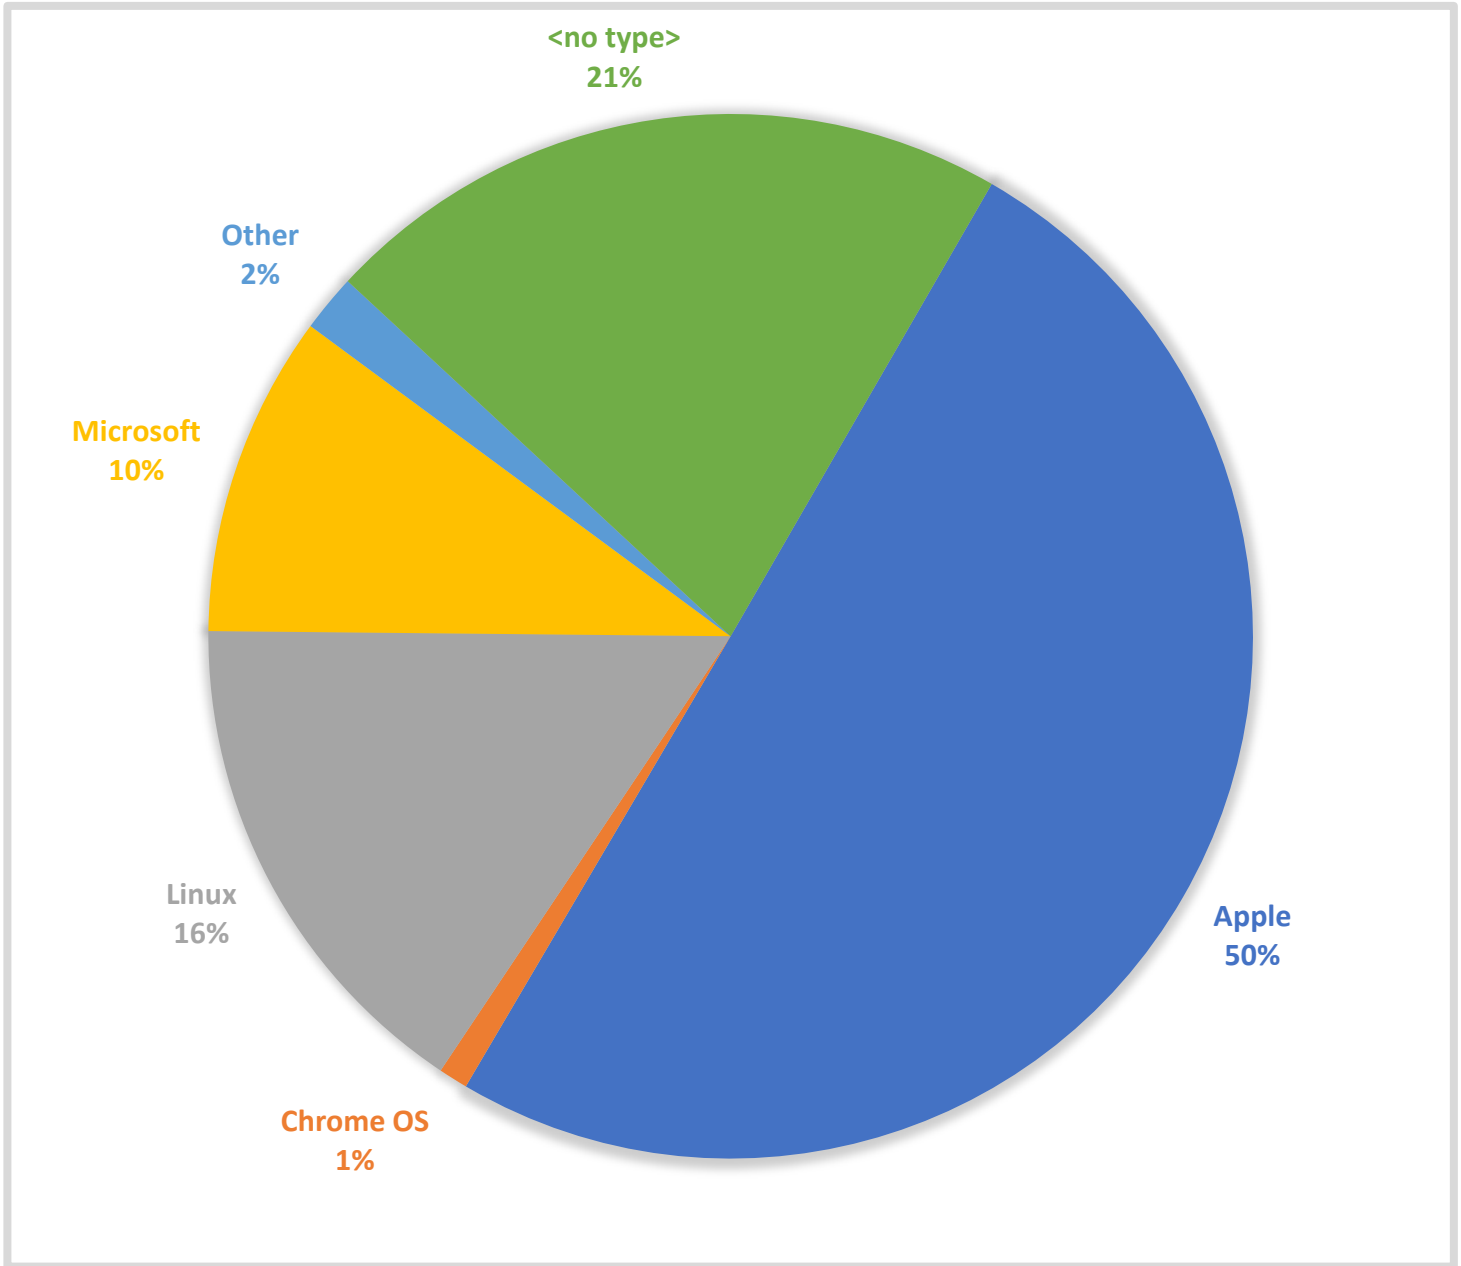

Wireless Device Type Report

Report Month: July 2022

Device Type	Count	Description
Apple	11032	All Apple devices such as iPhone, iPad, macOS, tv, watch, etc
Chrome OS	200	All ChromeOS based devices such as chrome laptops
Linux	3474	All Linux based devices such as Android phones, tvs, and computers
Microsoft	2193	All Microsoft devices such as Win8, Win10, Win11, Xbox, etc
Other	391	All other devices that don't fall into one of the categories above
<no type>	4717	Devices that could not be identified or classified into a device type
Grand Total	22007	