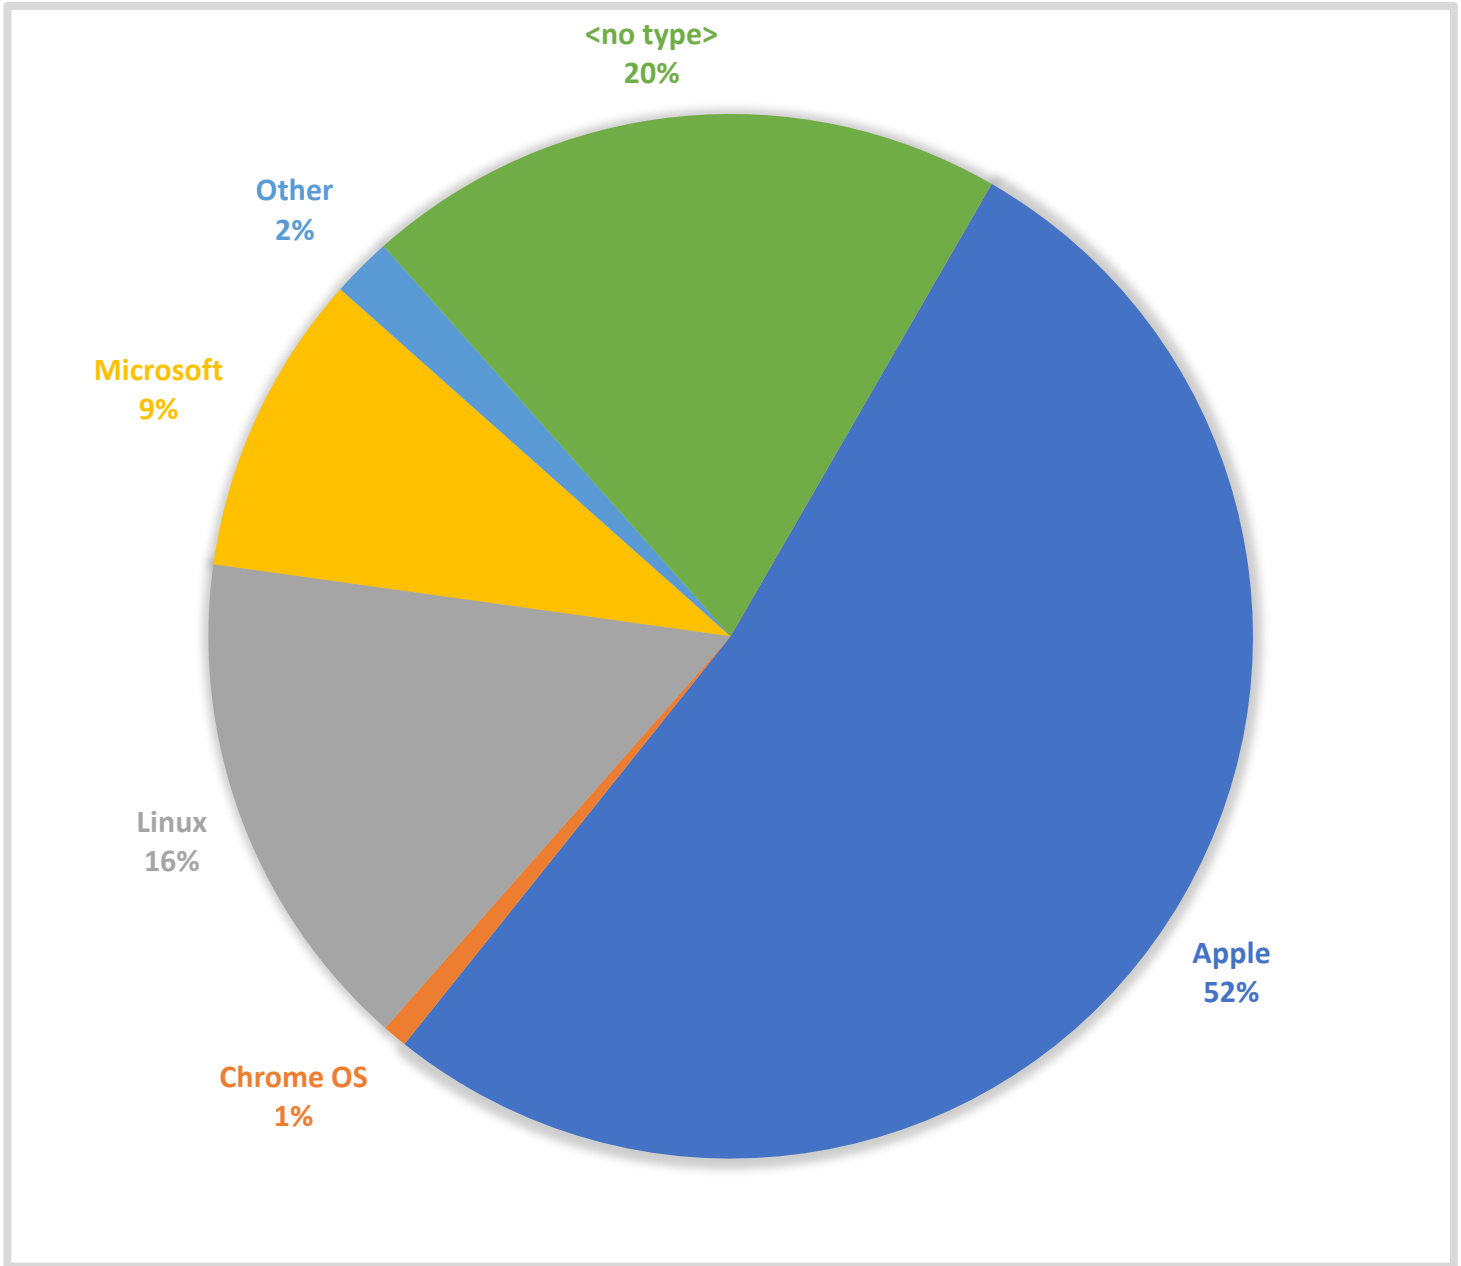

Wireless Device Type Report

Report Month: June 2022

| Device Type | Count | Description |
|--------------------|--------------|---|
| Apple | 12868 | All Apple devices such as iPhone, iPad, macOS, tv, watch, etc |
| Chrome OS | 188 | All ChromeOS based devices such as chrome laptops |
| Linux | 3855 | All Linux based devices such as Android phones, tvs, and computers |
| Microsoft | 2300 | All Microsoft devices such as Win8, Win10, Win11, Xbox, etc |
| Other | 458 | All other devices that don't fall into one of the categories above |
| <no type> | 4887 | Devices that could not be identified or classified into a device type |
| Grand Total | 24556 | |