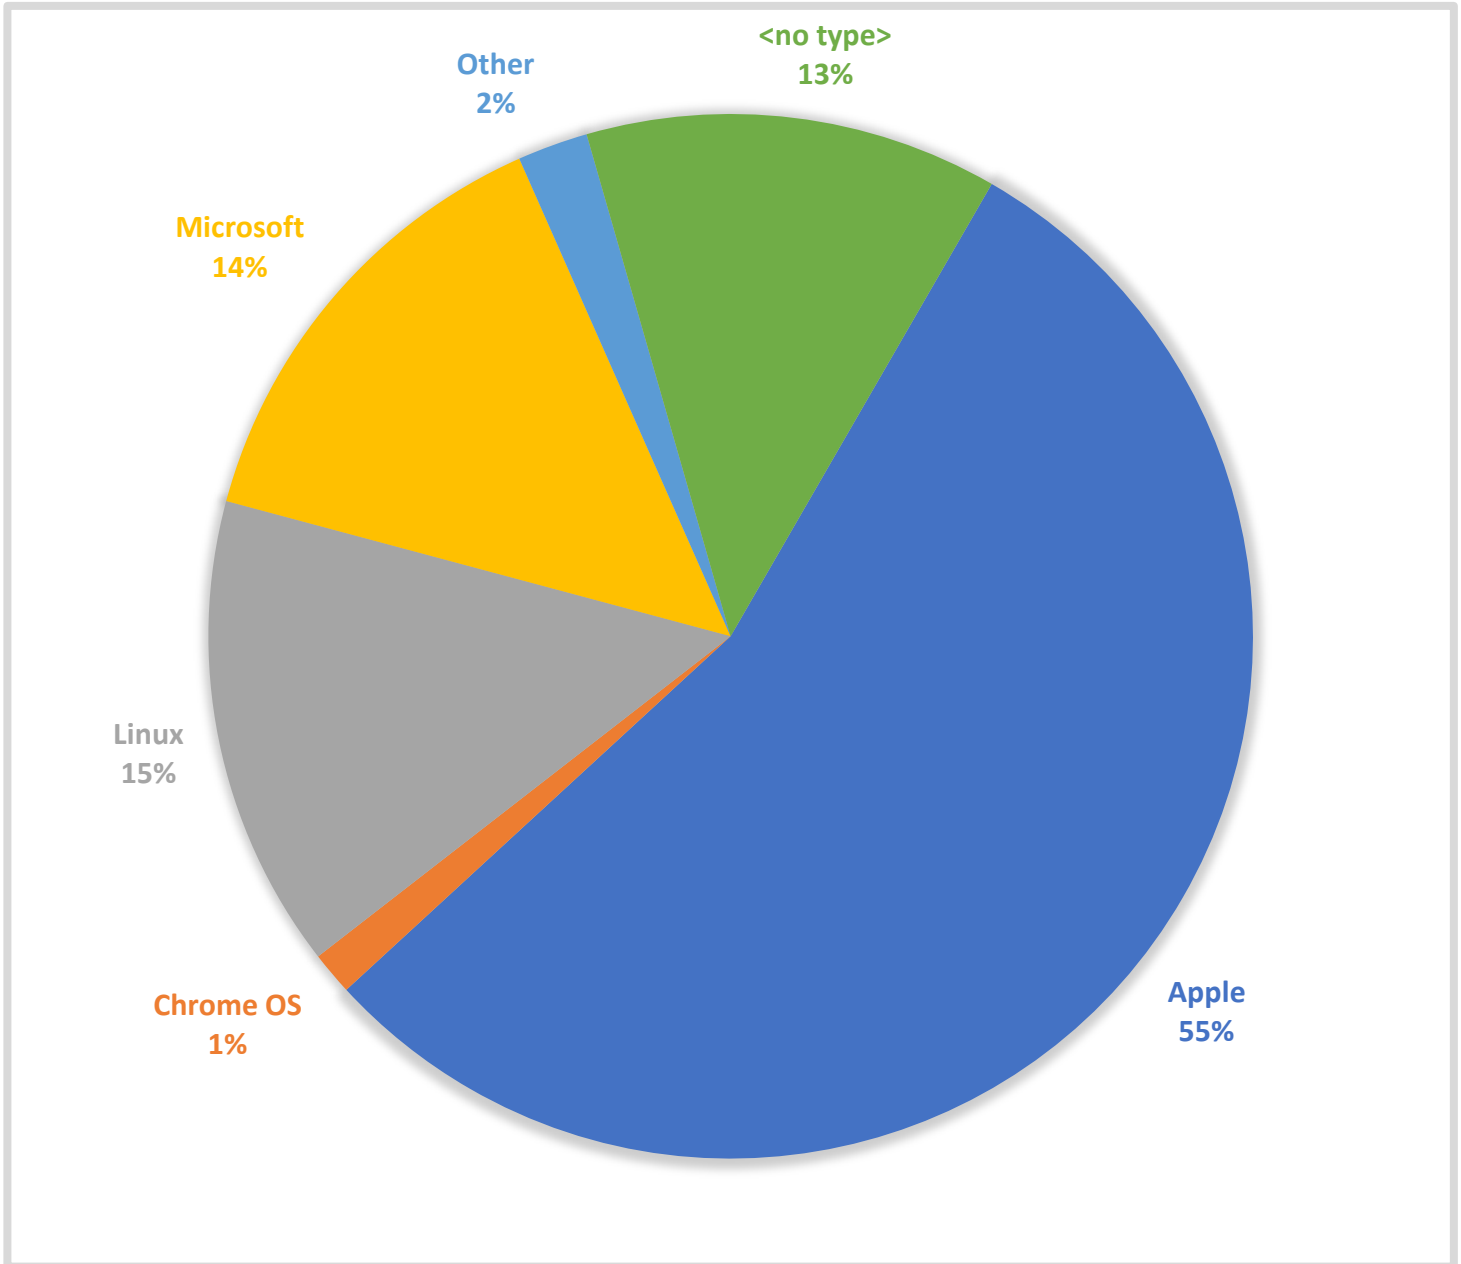

Wireless Device Type Report

Report Month: March 2022

Device Type	Count	Description
Apple	21826	All Apple devices such as iPhone, iPad, macOS, tv, watch, etc
Chrome OS	531	All ChromeOS based devices such as chrome laptops
Linux	5841	All Linux based devices such as Android phones, tvs, and computers
Microsoft	5653	All Microsoft devices such as Win8, Win10, Win11, Xbox, etc
Other	869	All other devices that don't fall into one of the categories above
<no type>	5088	Devices that could not be identified or classified into a device type
Grand Total	39808	

For more on wireless stats and reporting please visit <https://wireless.uccs.edu/wireless-stats-reports>