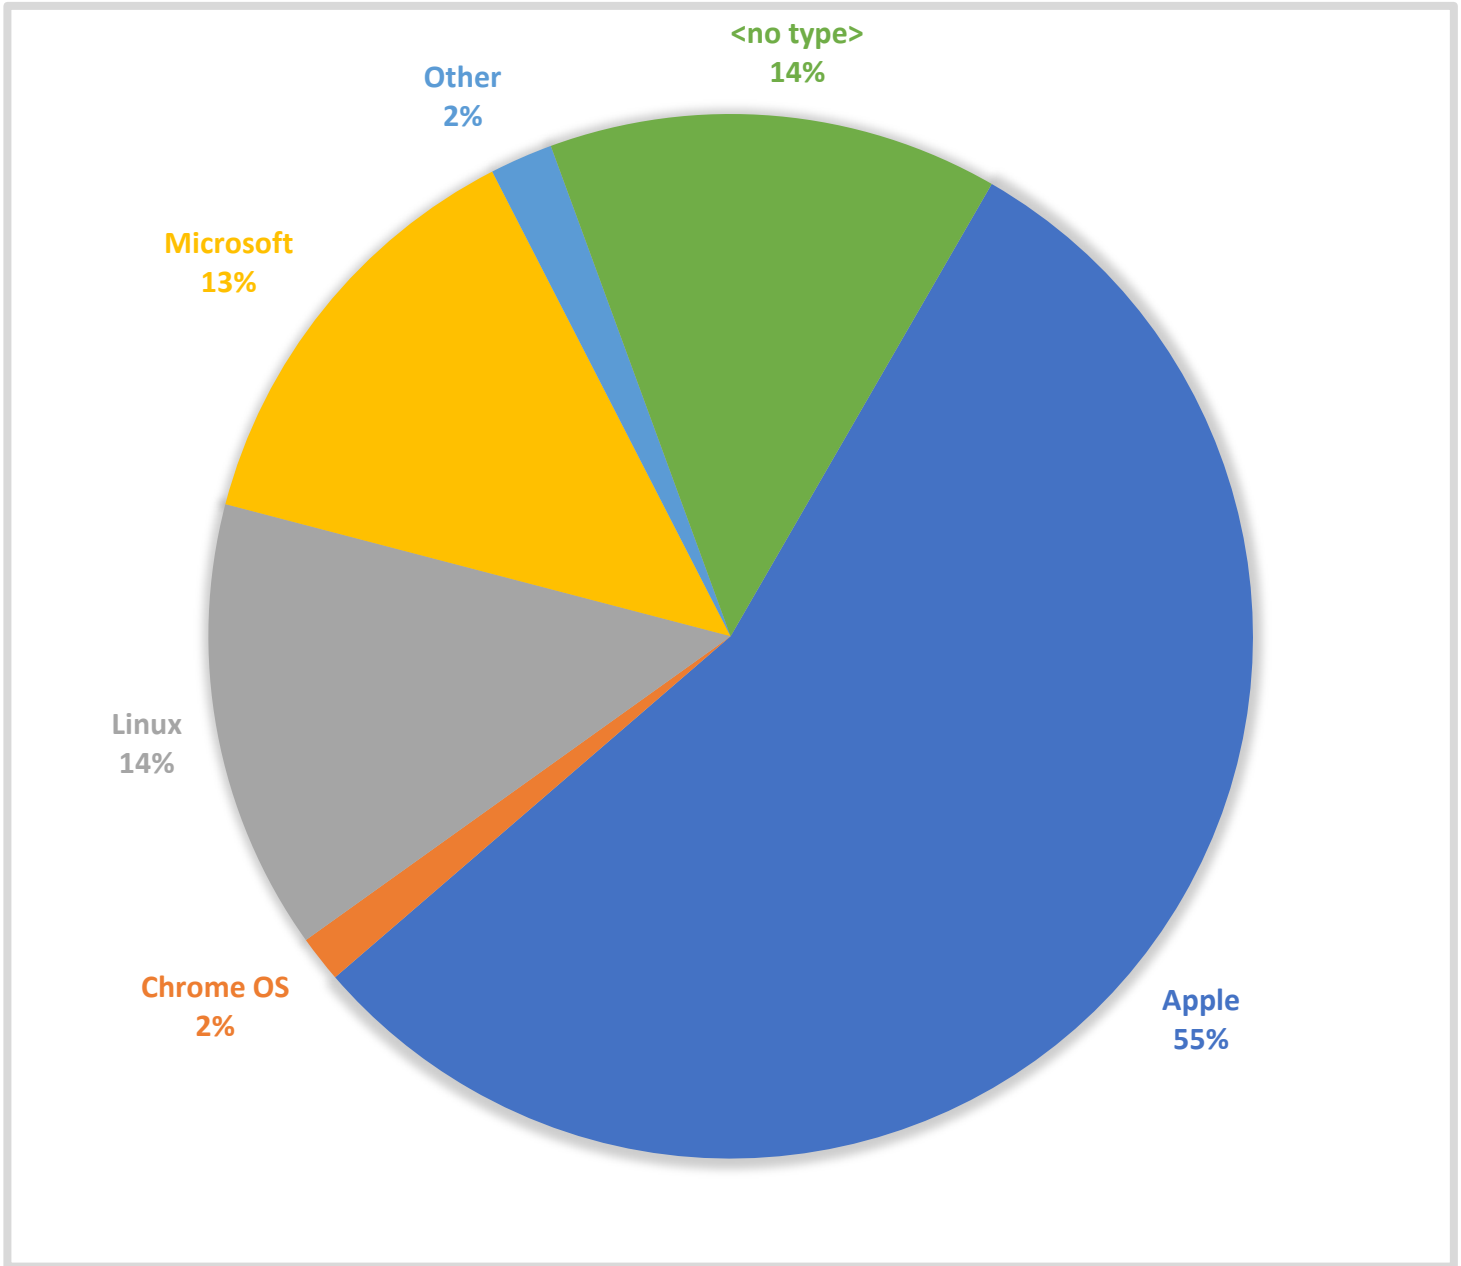

Wireless Device Type Report

Report Month: May 2022

Device Type	Count	Description
Apple	19159	All Apple devices such as iPhone, iPad, macOS, tv, watch, etc
Chrome OS	500	All ChromeOS based devices such as chrome laptops
Linux	4830	All Linux based devices such as Android phones, tvs, and computers
Microsoft	4634	All Microsoft devices such as Win8, Win10, Win11, Xbox, etc
Other	675	All other devices that don't fall into one of the categories above
<no type>	4822	Devices that could not be identified or classified into a device type
Grand Total	34620	