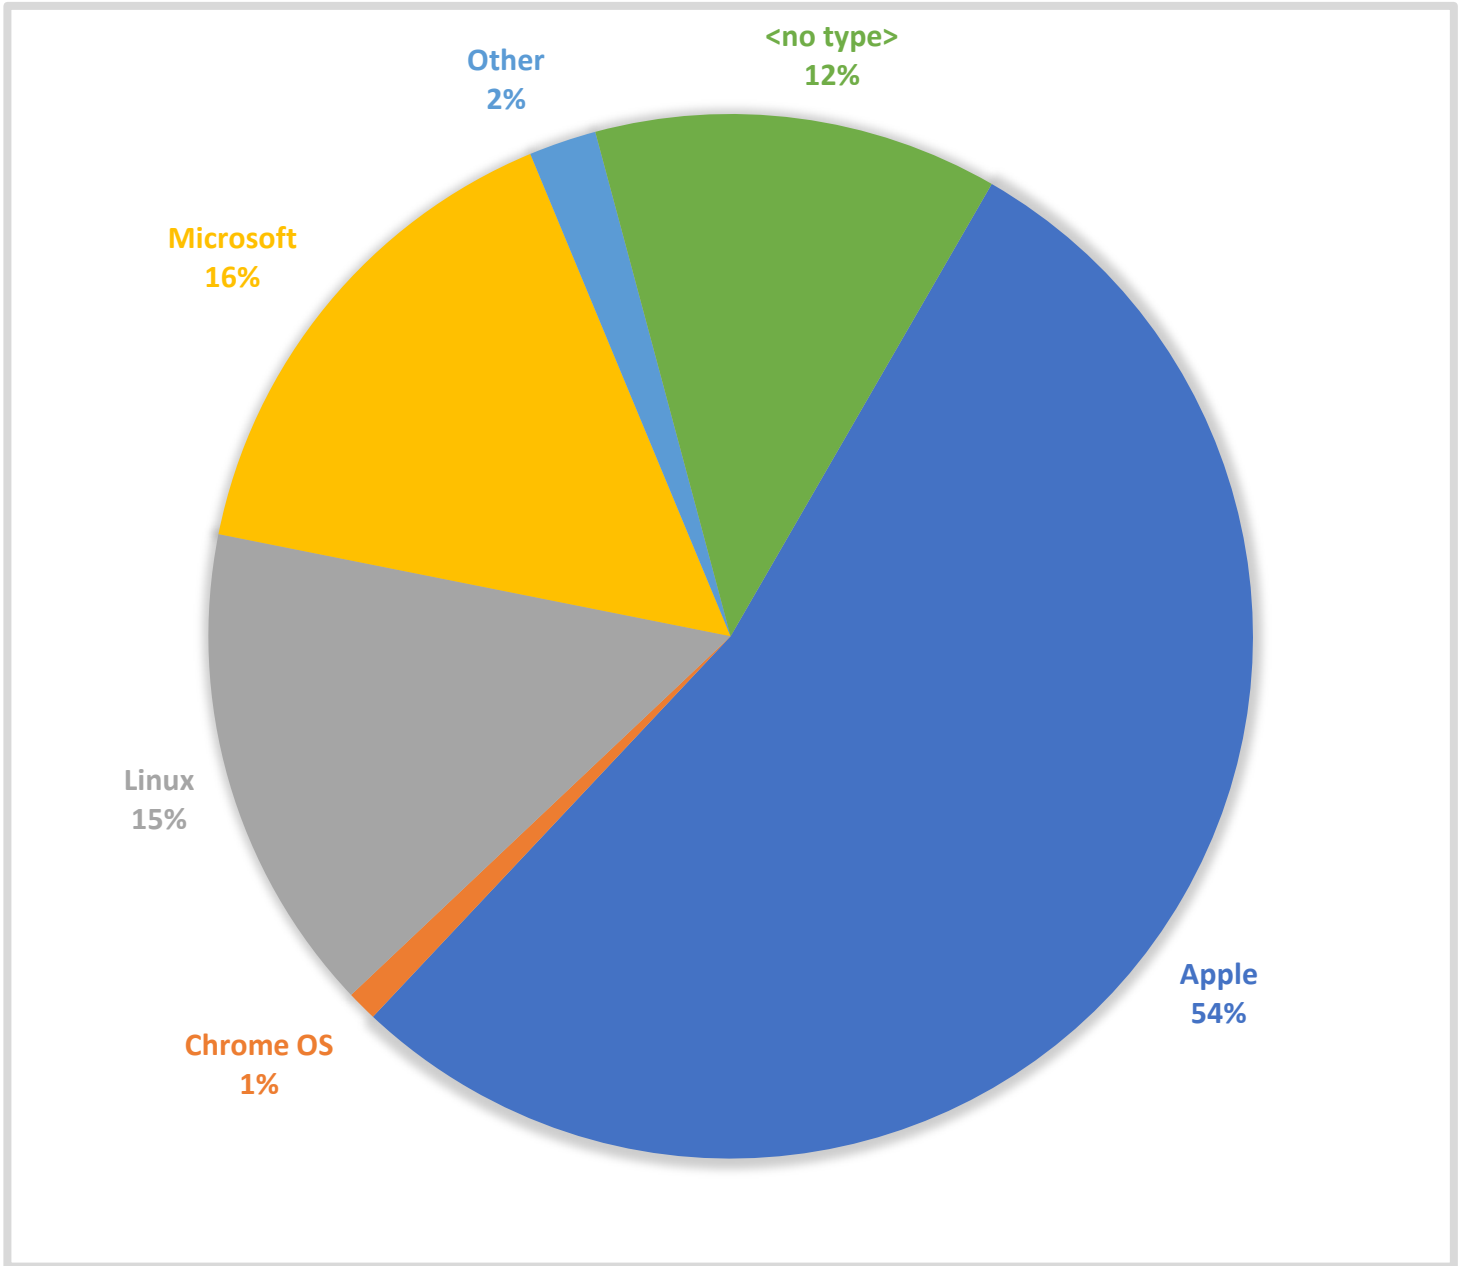

Wireless Device Type Report

Report Month: October 2022

Device Type	Count	Description
Apple	21441	All Apple devices such as iPhone, iPad, macOS, tv, watch, etc
Chrome OS	376	All ChromeOS based devices such as chrome laptops
Linux	6065	All Linux based devices such as Android phones, tvs, and computers
Microsoft	6232	All Microsoft devices such as Win8, Win10, Win11, Xbox, etc
Other	836	All other devices that don't fall into one of the categories above
<no type>	4996	Devices that could not be identified or classified into a device type
Grand Total	39946	