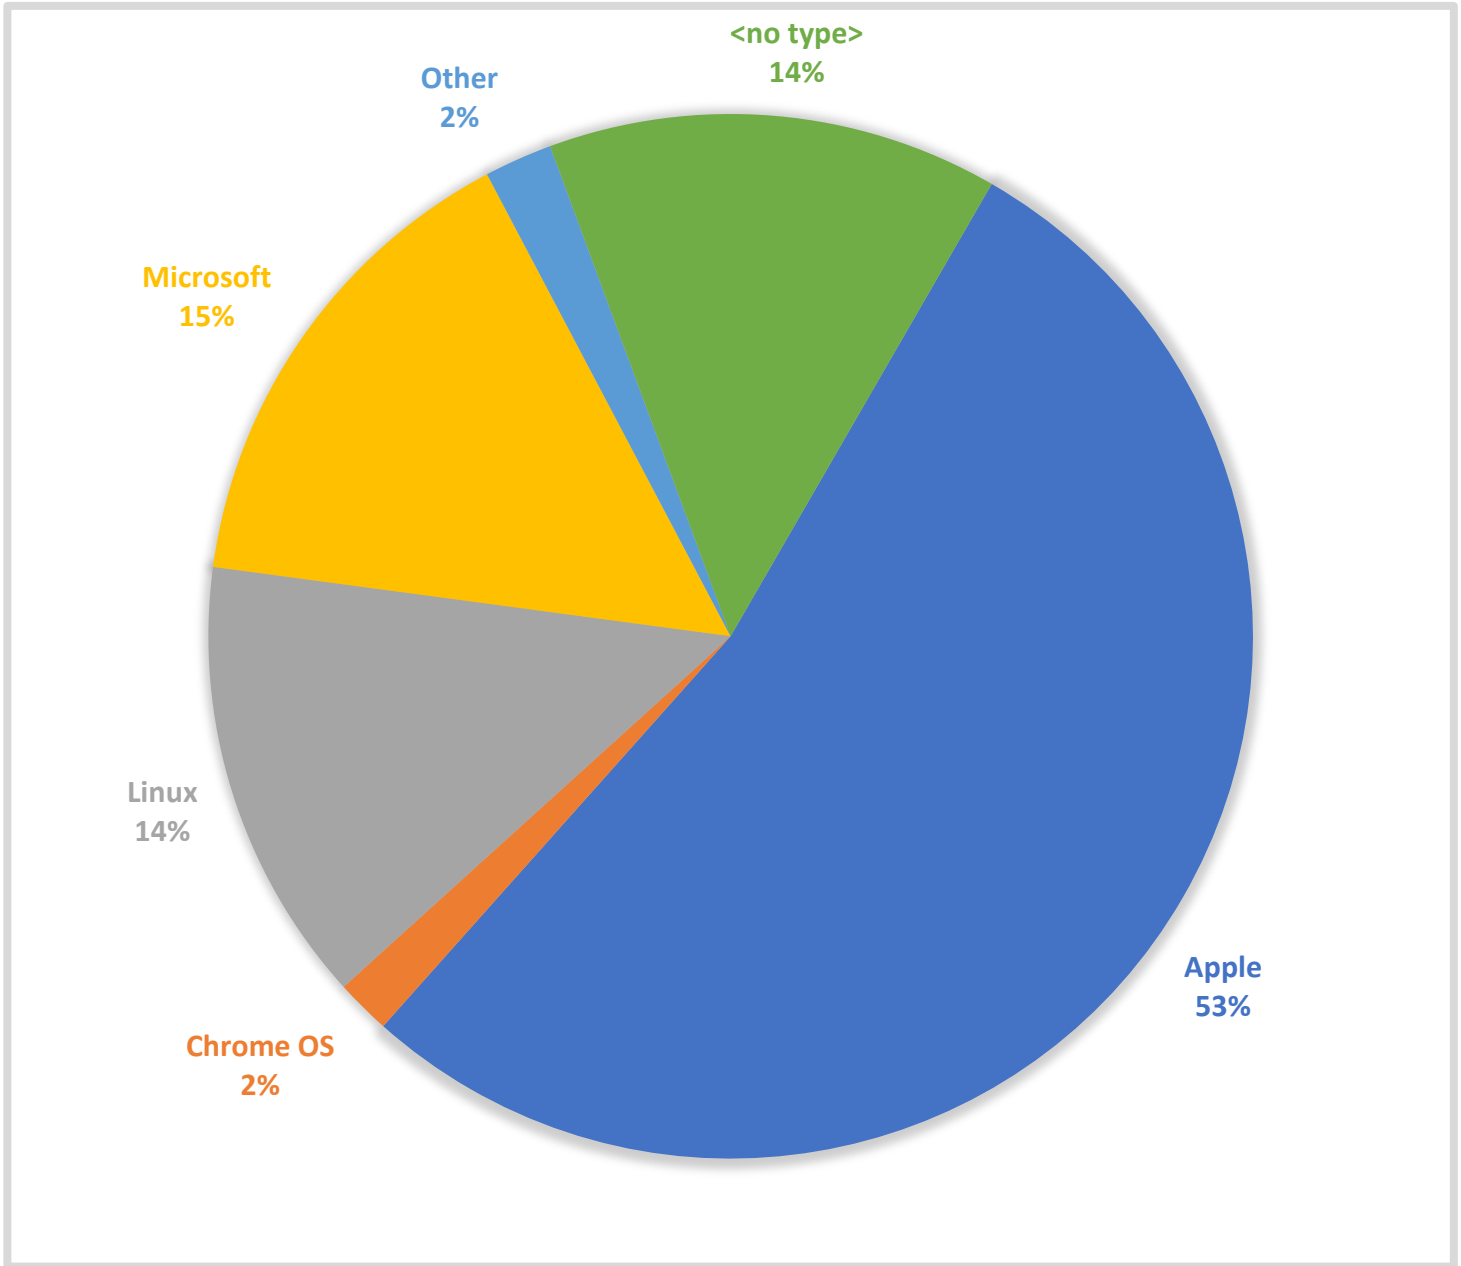

Wireless Device Type Report

Report Month: September 2022

| Device Type | Count | Description |
|--------------------|--------------|---|
| Apple | 21573 | All Apple devices such as iPhone, iPad, macOS, tv, watch, etc |
| Chrome OS | 689 | All ChromeOS based devices such as chrome laptops |
| Linux | 5605 | All Linux based devices such as Android phones, tvs, and computers |
| Microsoft | 6140 | All Microsoft devices such as Win8, Win10, Win11, Xbox, etc |
| Other | 853 | All other devices that don't fall into one of the categories above |
| <no type> | 5652 | Devices that could not be identified or classified into a device type |
| Grand Total | 40512 | |